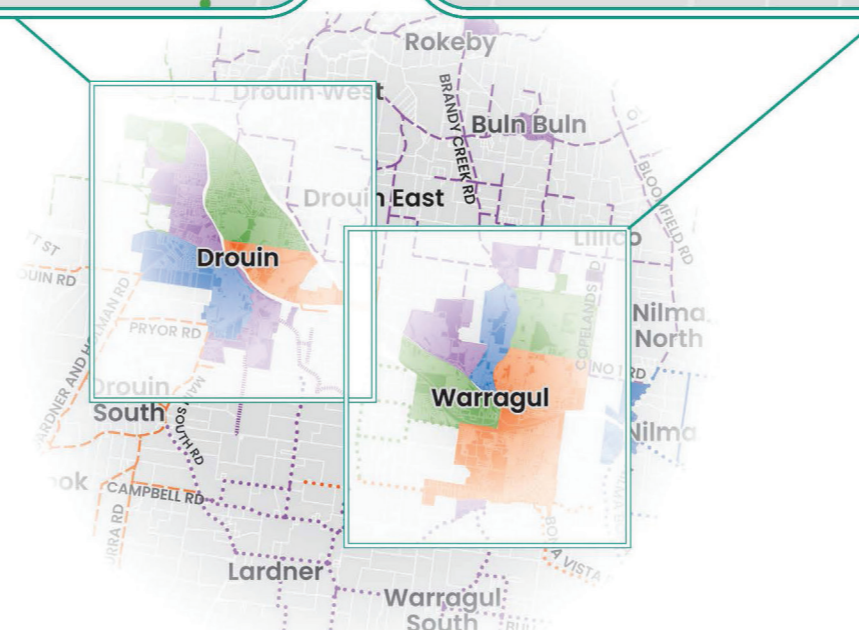

WASTE COLLECTION ZONE AREA MAP

LEGEND

- Area 1
 - Area 2
 - Area 3
 - Area 4
- Colours indicate your collection Area

- Monday
 - Tuesday
 - Friday
- Day of collection in your Area

Please Note: The day your bins are collected has not changed. Your collection day will remain the same.

Please turn over for Warragul and Drouin township waste collection areas

Be your street's bin-fluencer and never miss a bin night again!

Did you know you can also find your bin days using the Baw Baw Waste App? Scan the QR code to download the app today.

Use the collection calendar in the Recycling & Waste Guide to find your bin days

Drouin

LEGEND

 Area 1	 Monday
 Area 2	 Thursday
 Area 3	 Friday
 Area 4	

Colours indicate your collection Area

Day of collection in your Area