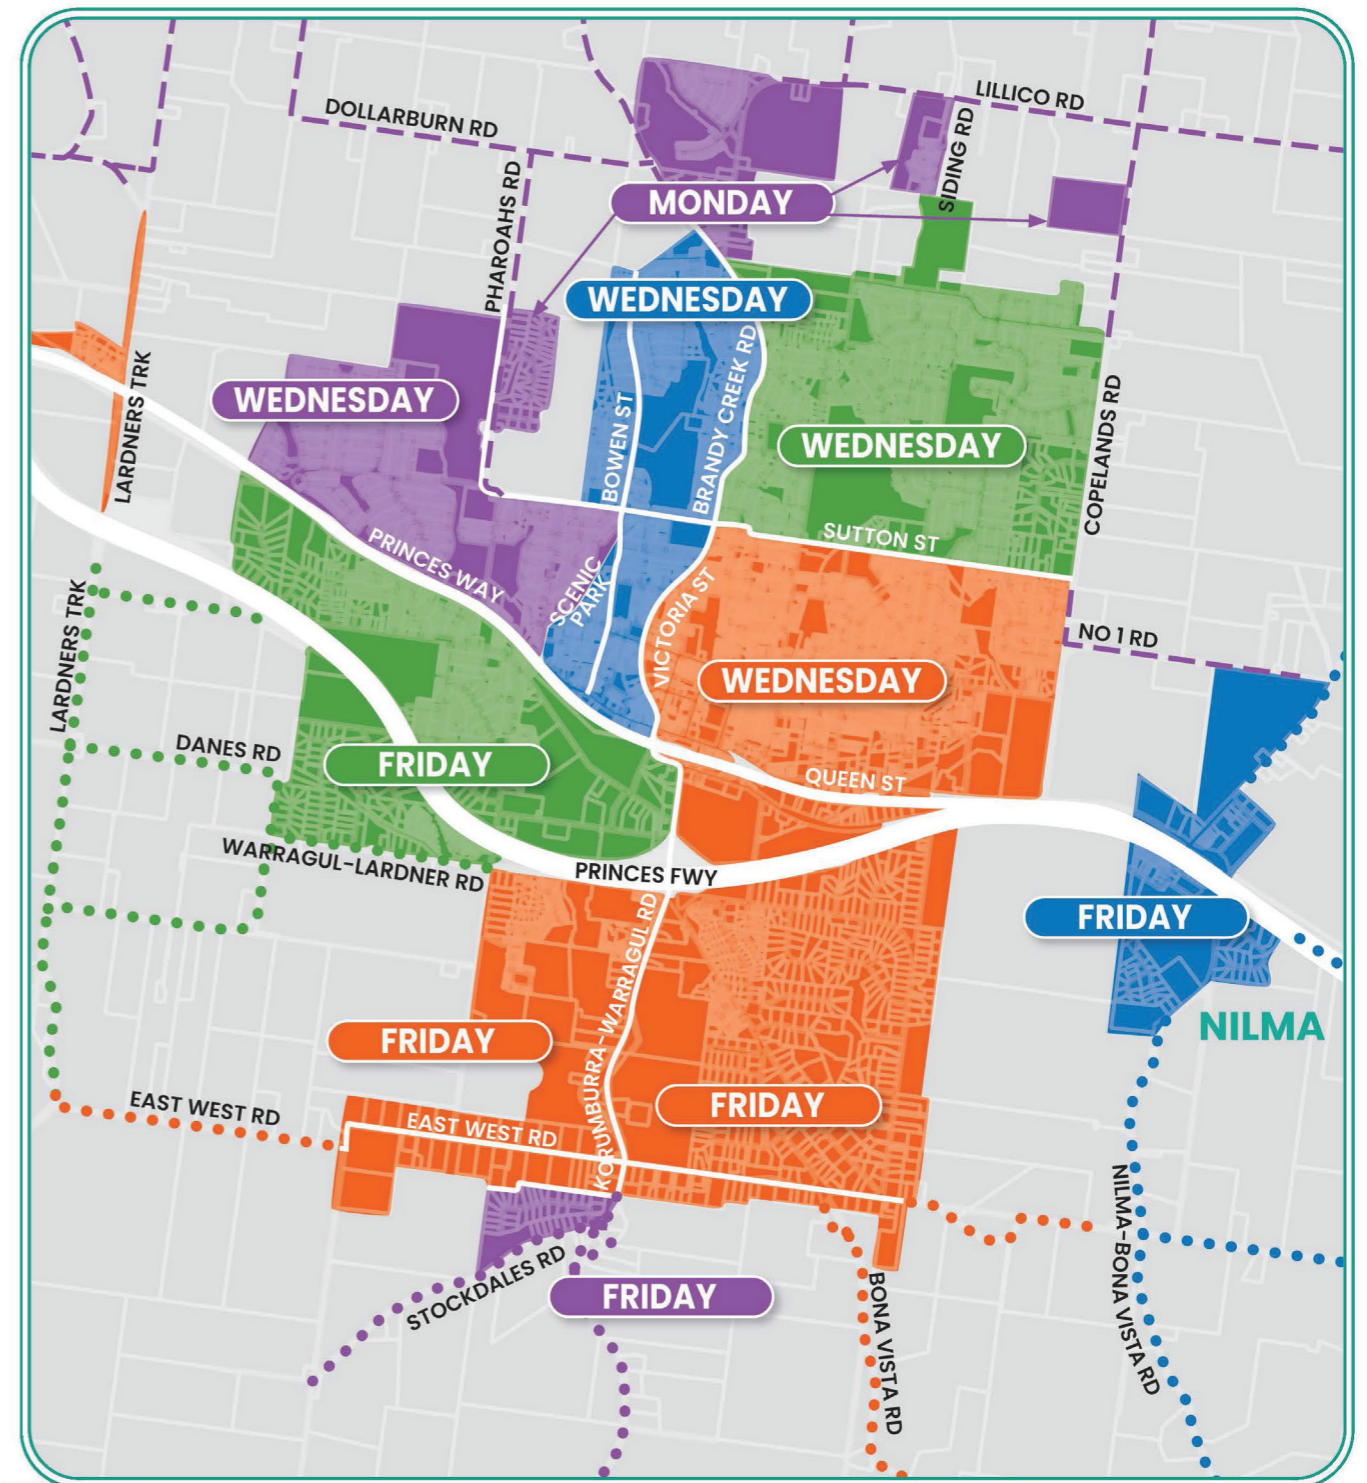

WASTE COLLECTION ZONE AREA MAP

LEGEND

- Area 1
 - Area 2
 - Area 3
 - Area 4
- Colours indicate your collection Area

- Monday
 - Tuesday
 - Friday
- Day of collection in your Area

Please Note: The day your bins are collected has not changed. Your collection day will remain the same.

Please turn over for Warragul and Drouin township waste collection areas

Be your street's bin-fluencer and never miss a bin night again!

Did you know you can also find your bin days using the Baw Baw Waste App? Scan the QR code to download the app today.

Use the collection calendar in the Recycling & Waste Guide to find your bin days

Drouin

LEGEND

 Area 1	 Monday
 Area 2	 Thursday
 Area 3	 Friday
 Area 4	

Colours indicate your collection Area

Day of collection in your Area