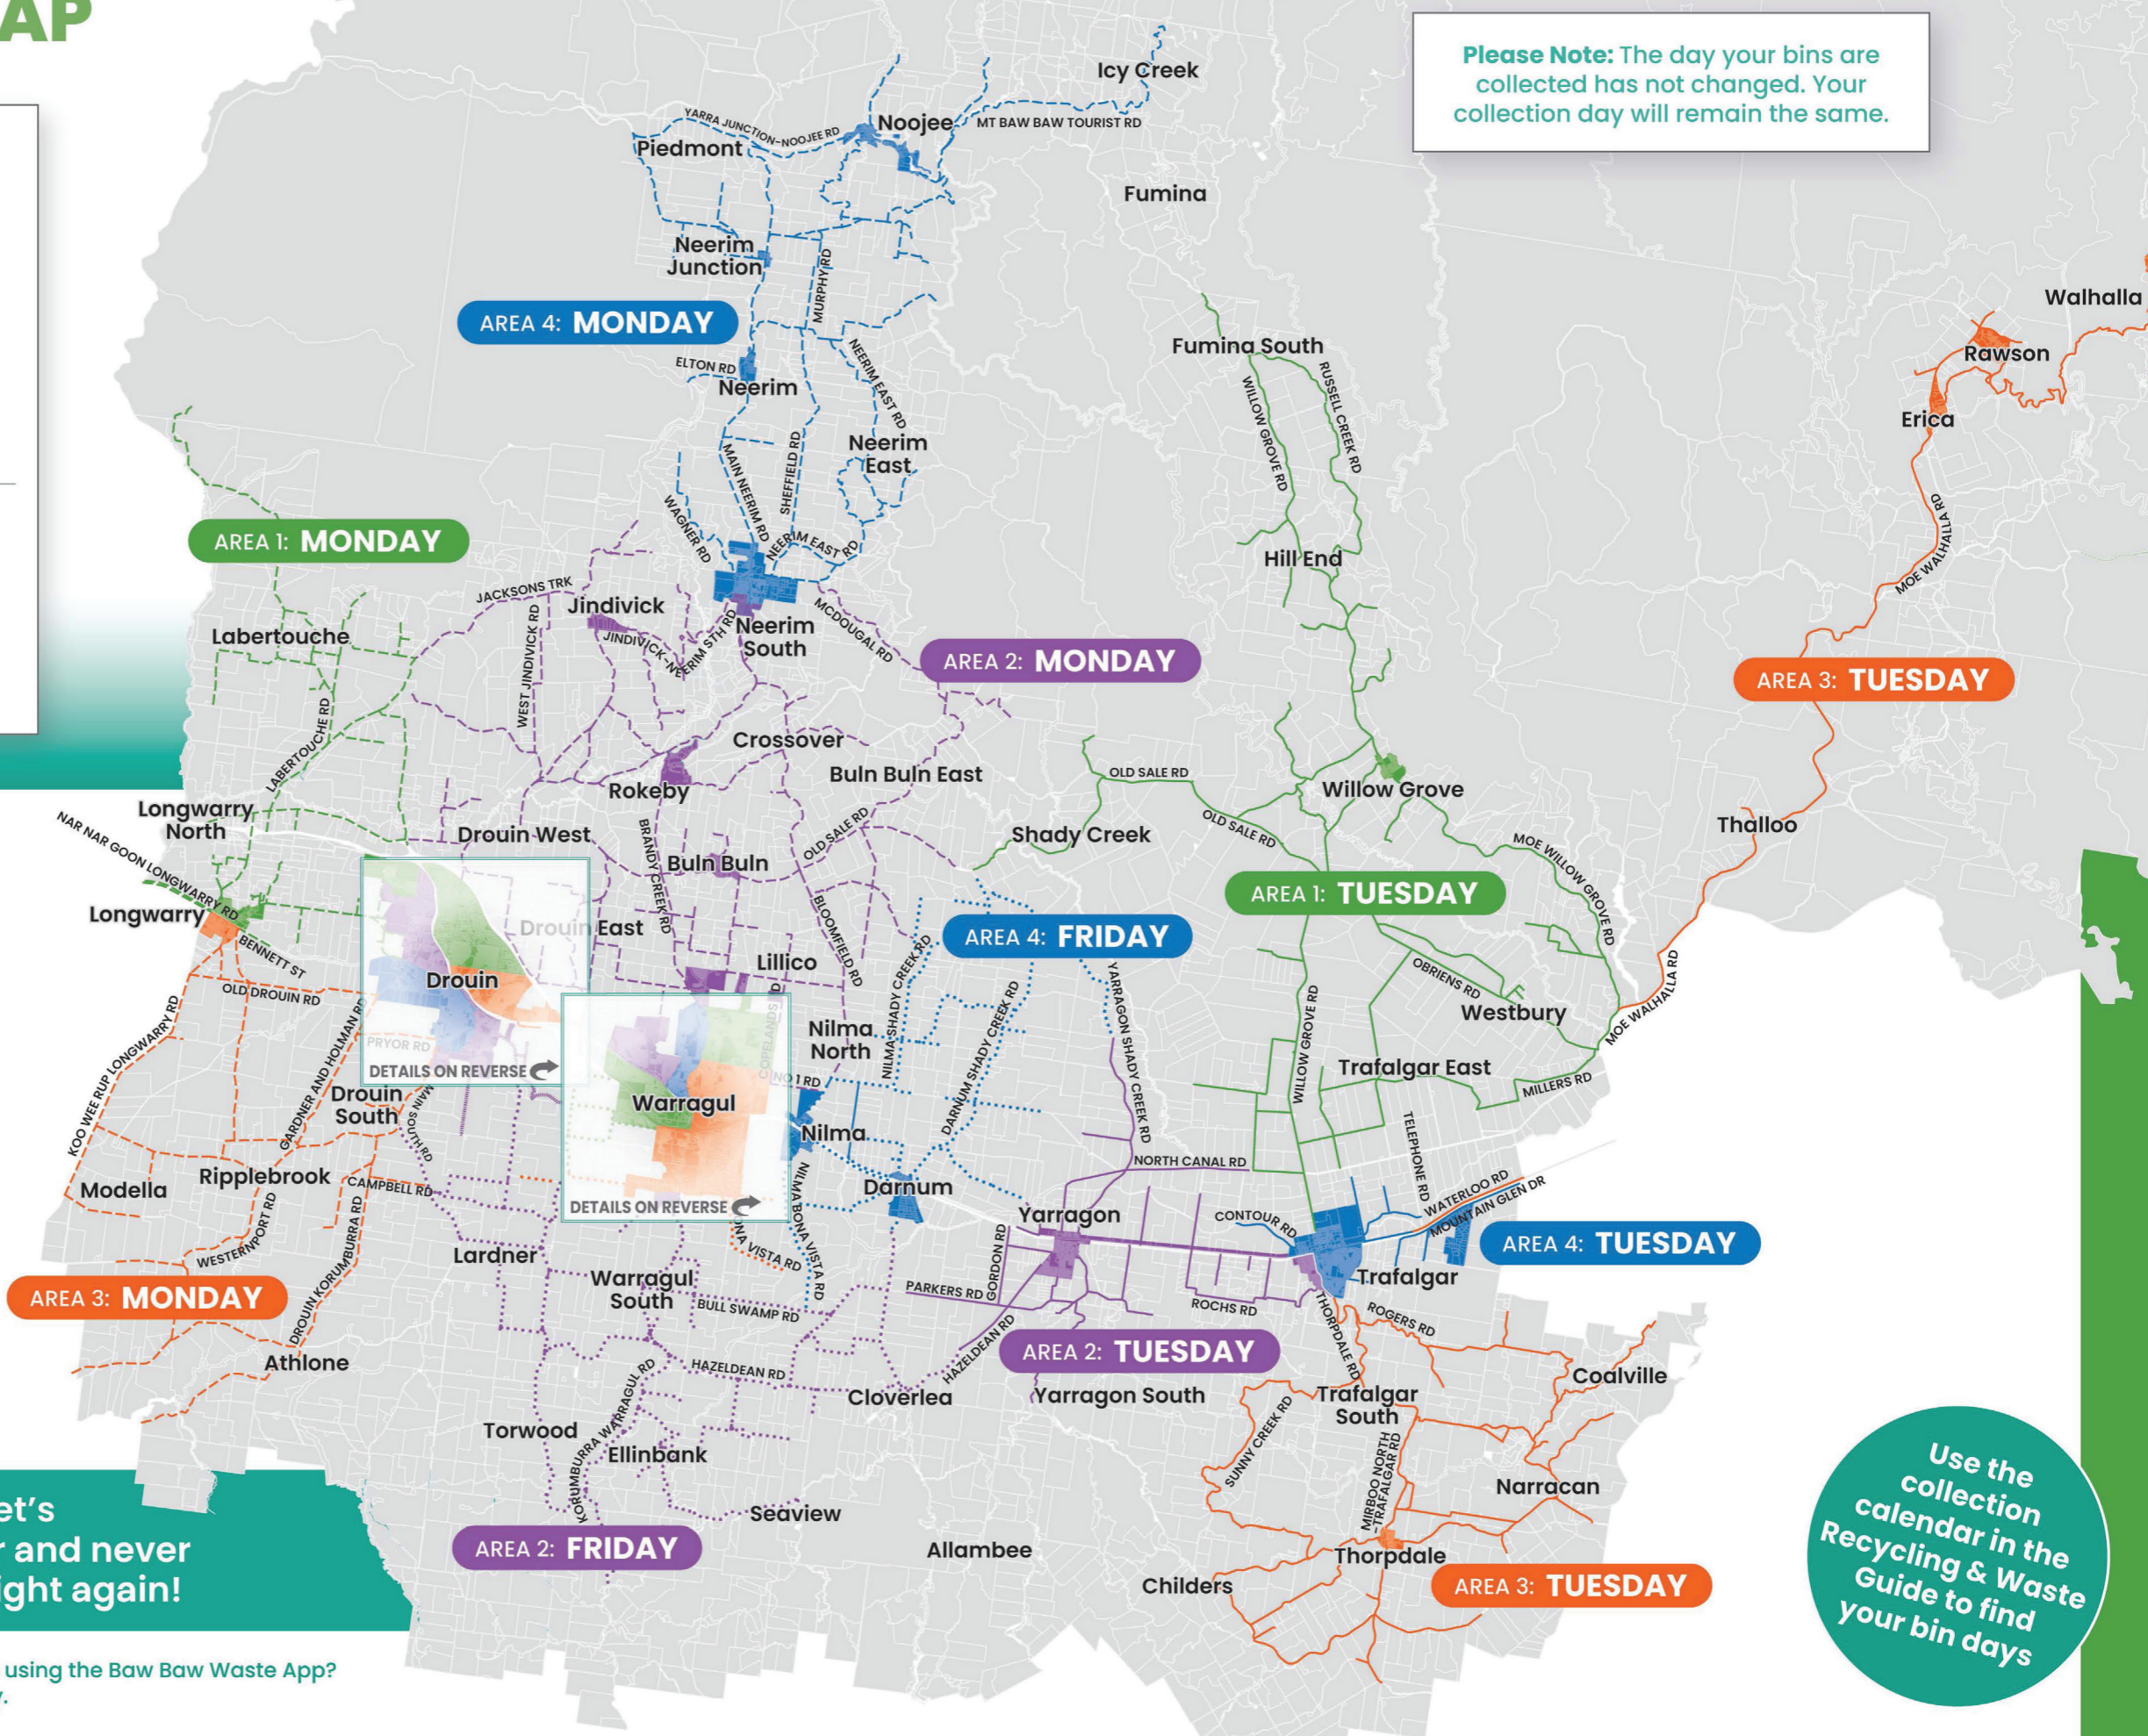

WASTE COLLECTION ZONE AREA MAP

LEGEND

- Area 1
 - Area 2
 - Area 3
 - Area 4
- Colours indicate your collection Area

- Monday
 - Tuesday
 - Friday
- Day of collection in your Area

Please Note: The day your bins are collected has not changed. Your collection day will remain the same.

Please turn over for Warragul and Drouin township waste collection areas

Be your street's bin-fluencer and never miss a bin night again!

Did you know you can also find your bin days using the Baw Baw Waste App? Scan the QR code to download the app today.

Use the collection calendar in the Recycling & Waste Guide to find your bin days

Drouin

LEGEND

 Area 1	 Monday
 Area 2	 Thursday
 Area 3	 Friday
 Area 4	

Colours indicate your collection Area

Day of collection in your Area