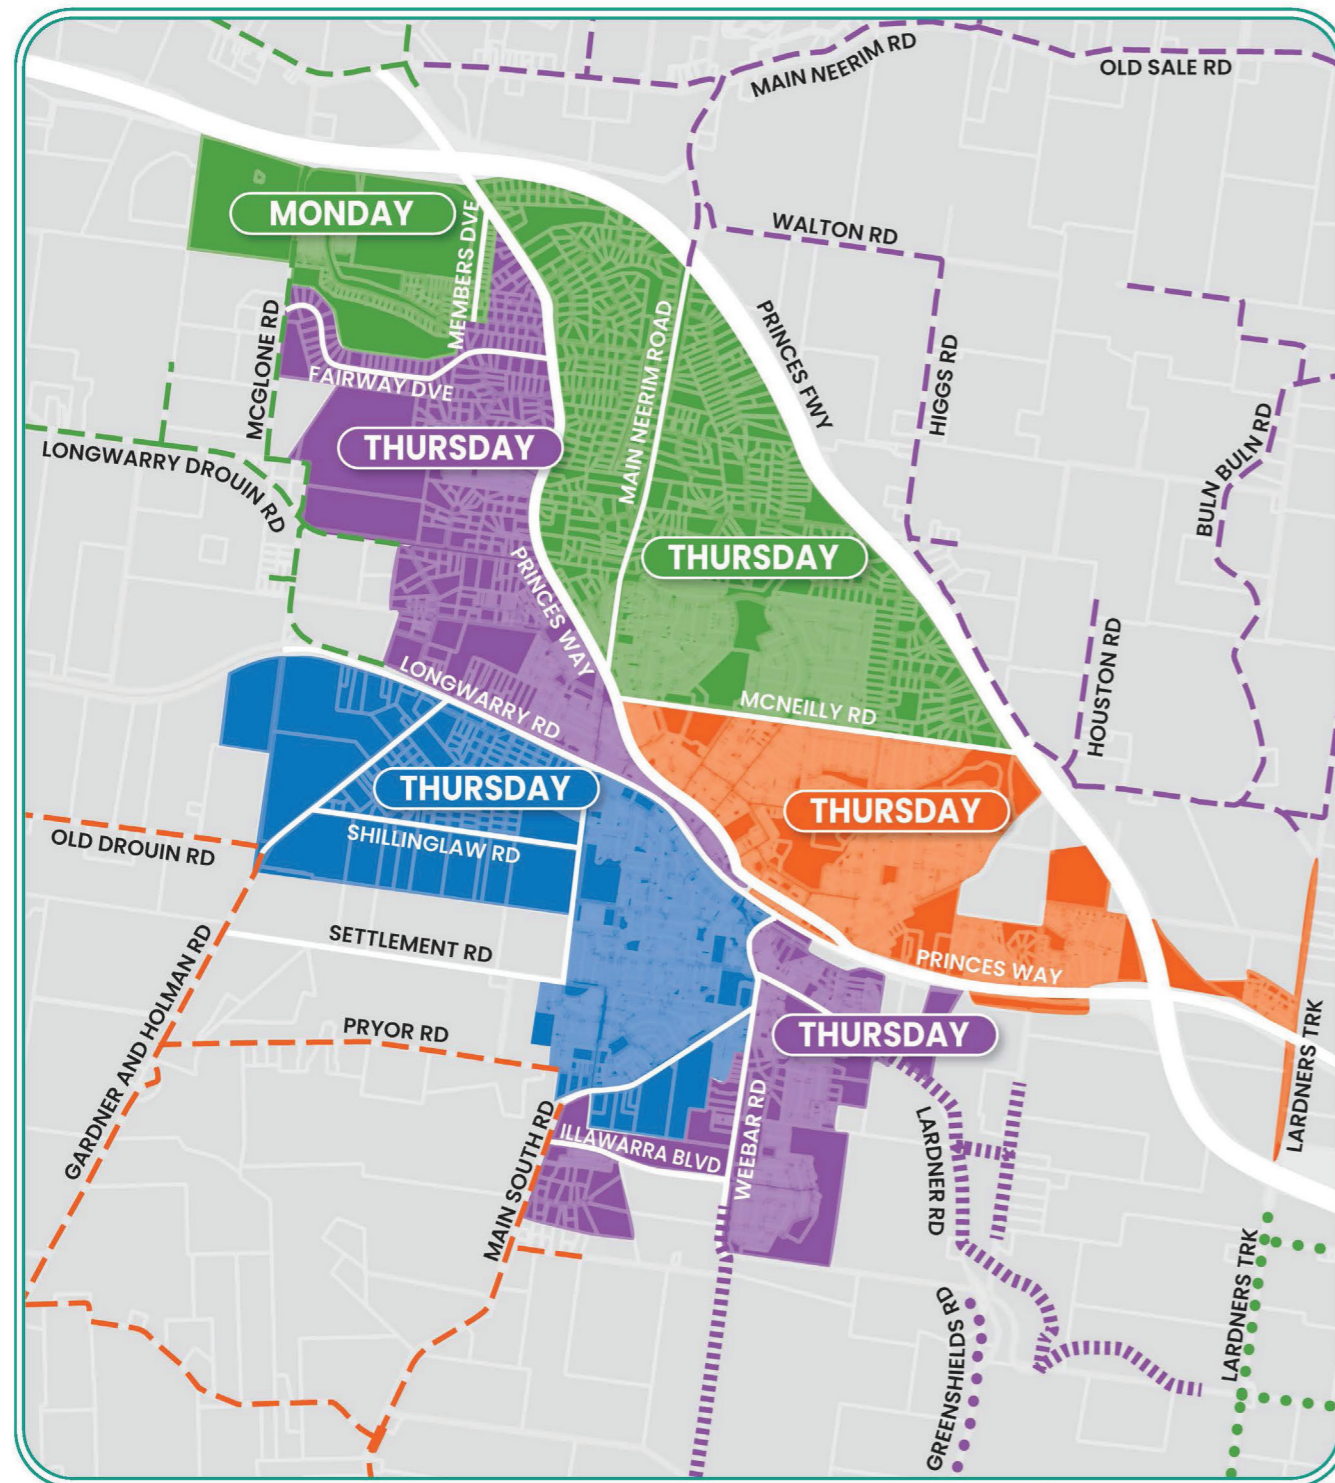

WASTE COLLECTION ZONE AREA MAP

LEGEND

- Area 1
 - Area 2
 - Area 3
 - Area 4
- Colours indicate your collection Area

- Monday
 - Tuesday
 - Friday
- Day of collection in your Area

Please Note: The day your bins are collected has not changed. Your collection day will remain the same.

Please turn over for Warragul and Drouin township waste collection areas

Be your street's bin-fluencer and never miss a bin night again!

Did you know you can also find your bin days using the Baw Baw Waste App? Scan the QR code to download the app today.

Use the collection calendar in the Recycling & Waste Guide to find your bin days

Drouin

LEGEND

 Area 1	 Monday
 Area 2	 Thursday
 Area 3	 Friday
 Area 4	

Colours indicate your collection Area

Day of collection in your Area