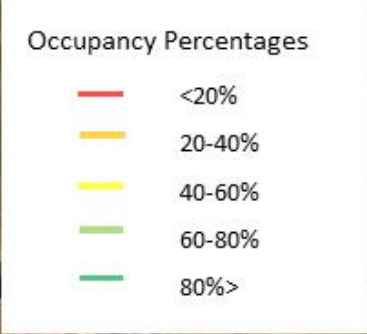

Appendix B

Yarragon CBD Parking Occupancy

YARRAGON CBD – Occupancy Map
Wednesday 4th May 2022

Occupancy Percentages

- <20%
- 20-40%
- 40-60%
- 60-80%
- 80%>

YARRAGON CBD – Occupancy Map
Friday 6th May 2022