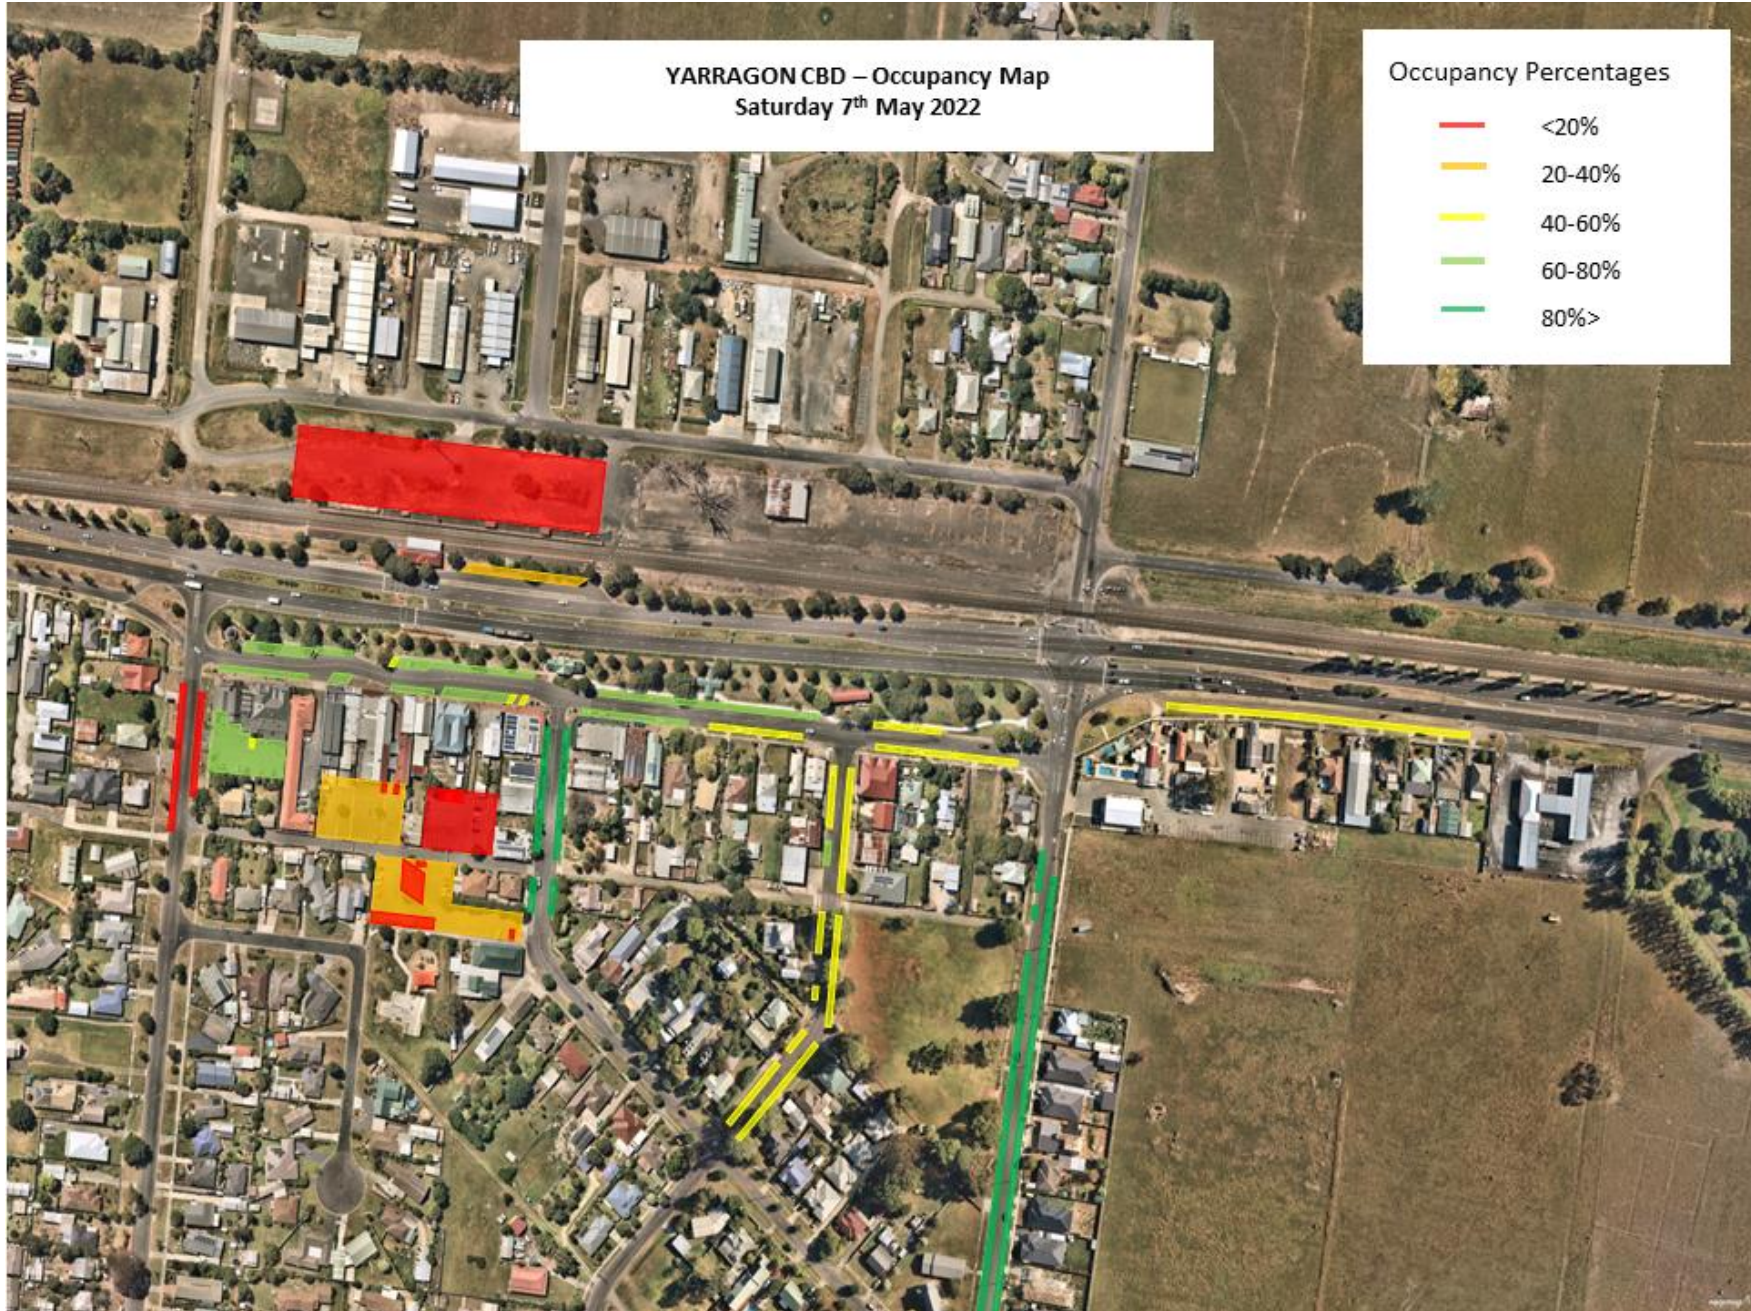

Appendix B

Yarragon CBD Parking Occupancy

YARRAGON CBD – Occupancy Map
Wednesday 4th May 2022

Occupancy Percentages

- <20%
- 20-40%
- 40-60%
- 60-80%
- 80%>

YARRAGON CBD – Occupancy Map
Friday 6th May 2022

YARRAGON CBD – Occupancy Map
Saturday 7th May 2022

Occupancy Percentages

- <20%
- 20-40%
- 40-60%
- 60-80%
- 80%>

YARRAGON CBD – Occupancy Map
Sunday 8th May 2022

Occupancy Percentages

- <20%
- 20-40%
- 40-60%
- 60-80%
- 80%>