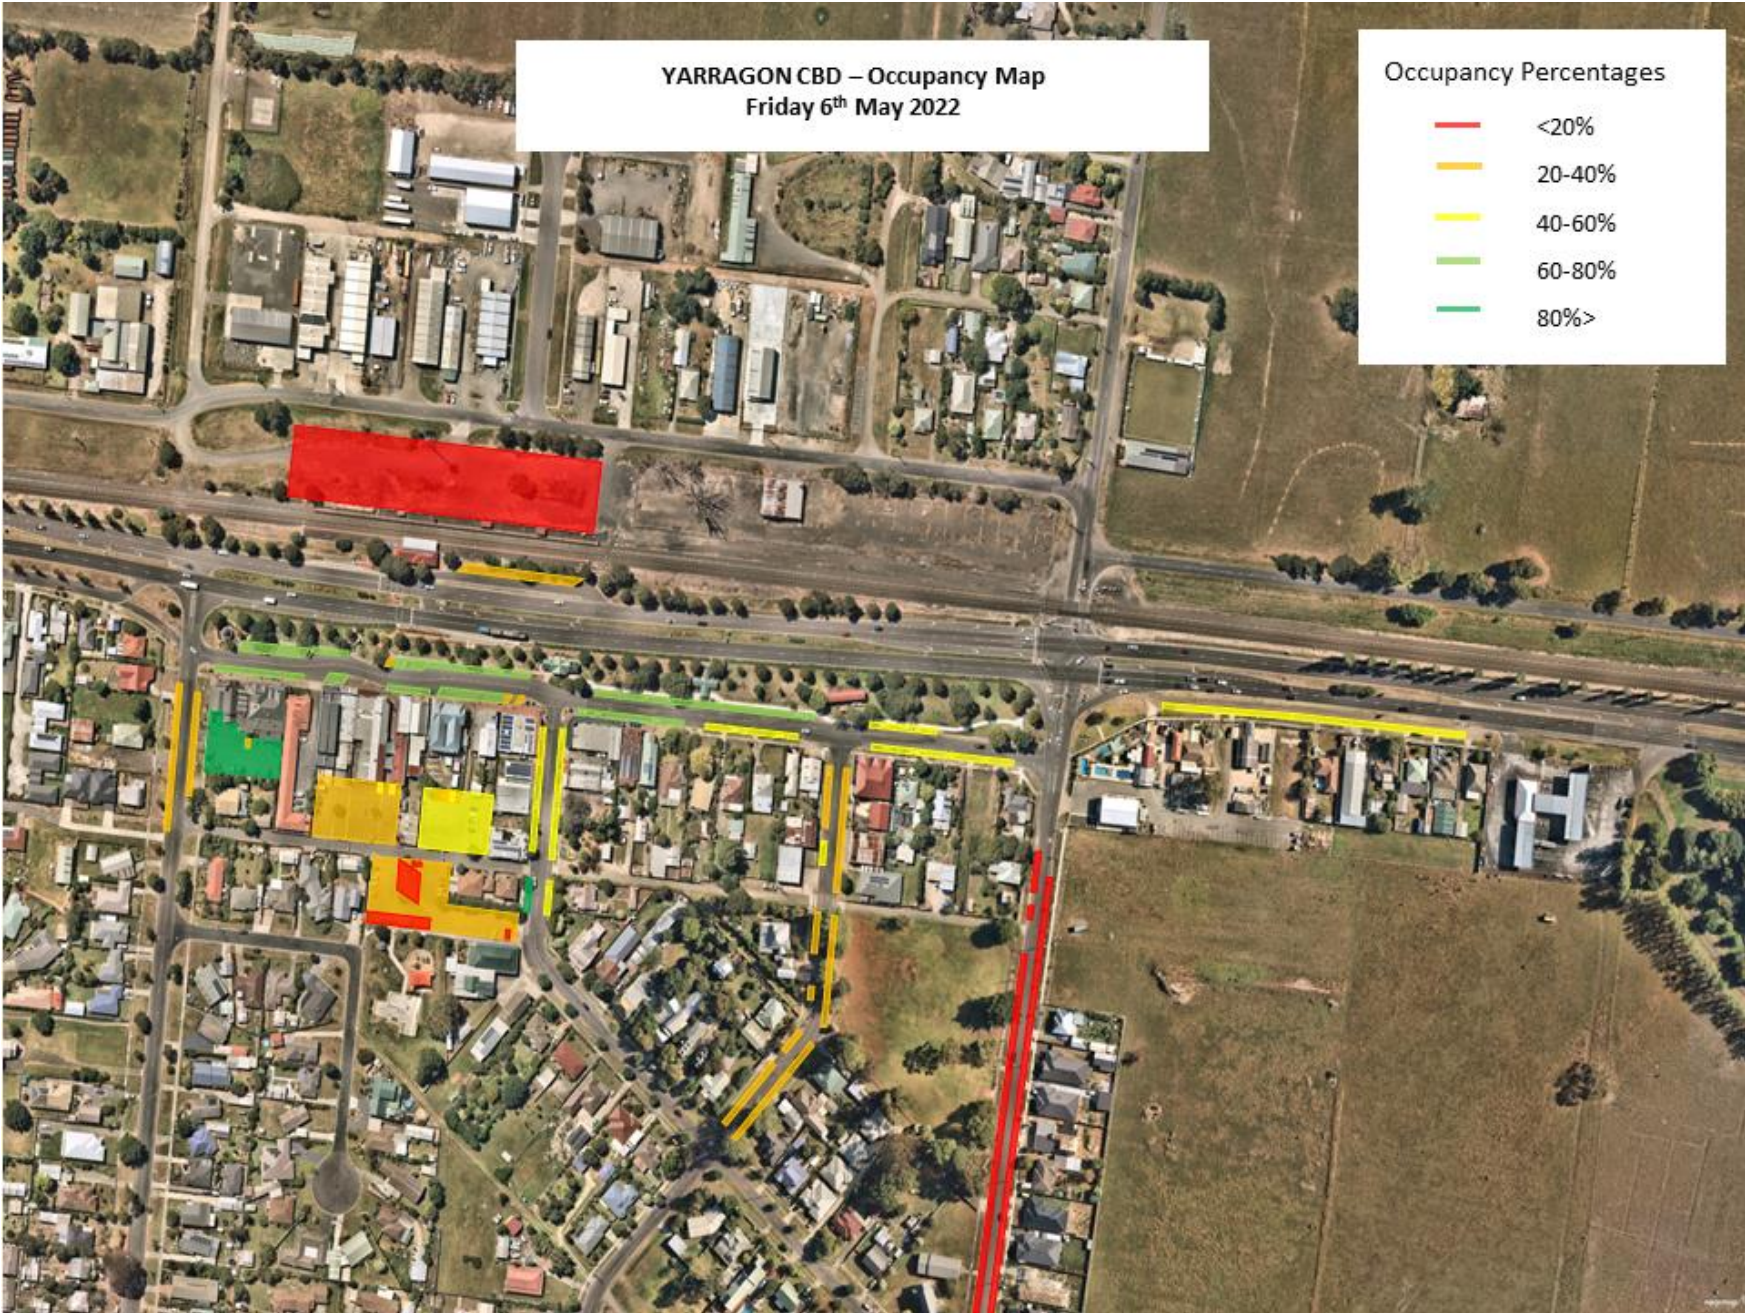

Appendix B

Yarragon CBD Parking Occupancy

YARRAGON CBD – Occupancy Map
Wednesday 4th May 2022

Occupancy Percentages

- <20%
- 20-40%
- 40-60%
- 60-80%
- 80%>

YARRAGON CBD – Occupancy Map
Friday 6th May 2022

YARRAGON CBD – Occupancy Map
Saturday 7th May 2022

Occupancy Percentages

- <20%
- 20-40%
- 40-60%
- 60-80%
- 80%>

YARRAGON CBD – Occupancy Map
Sunday 8th May 2022

Occupancy Percentages

- <20%
- 20-40%
- 40-60%
- 60-80%
- 80%>