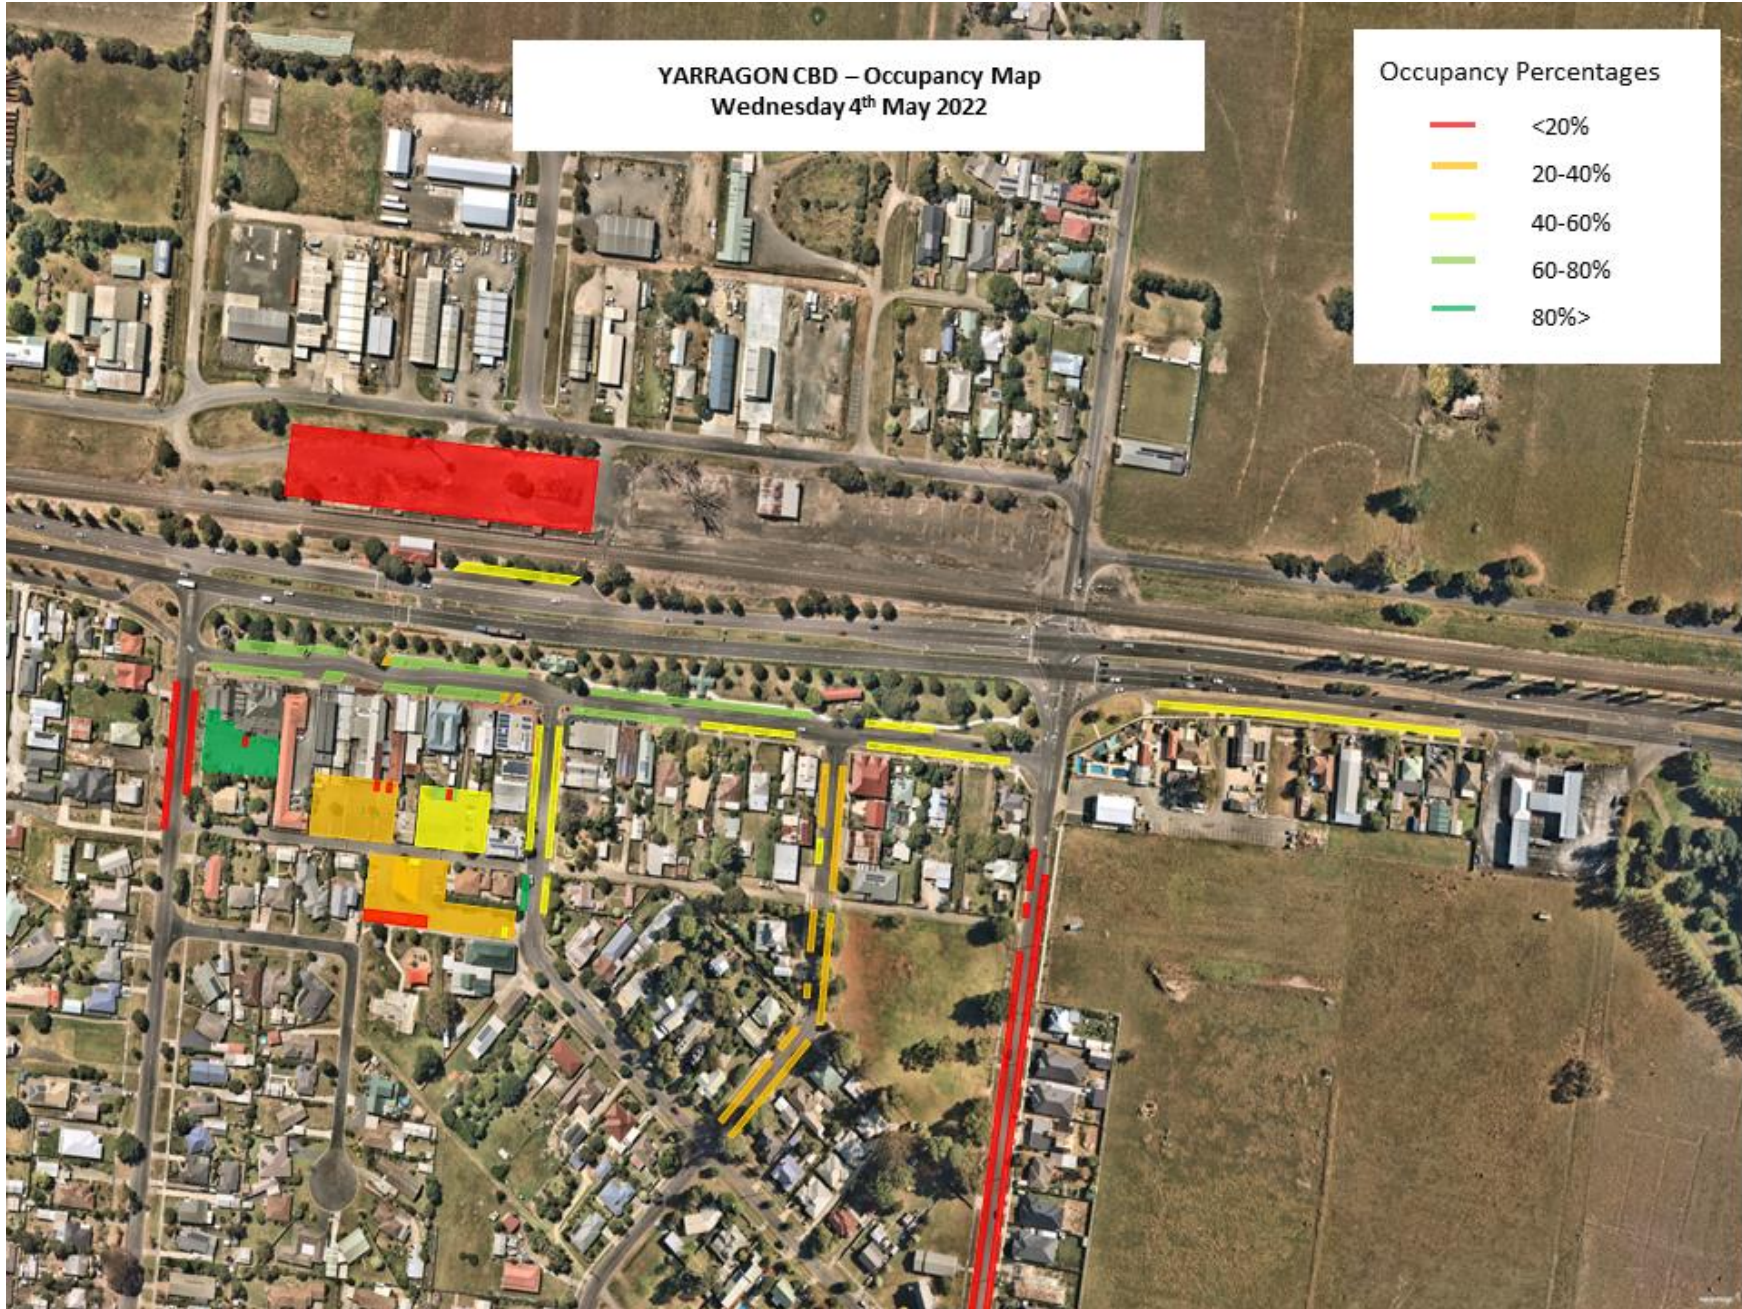

Appendix B

Yarragon CBD Parking Occupancy

YARRAGON CBD – Occupancy Map
Wednesday 4th May 2022

Occupancy Percentages

- <20%
- 20-40%
- 40-60%
- 60-80%
- 80%>

YARRAGON CBD – Occupancy Map
Friday 6th May 2022

YARRAGON CBD – Occupancy Map
Saturday 7th May 2022

Occupancy Percentages

- <20%
- 20-40%
- 40-60%
- 60-80%
- 80%>

YARRAGON CBD – Occupancy Map
Sunday 8th May 2022

Occupancy Percentages

- <20%
- 20-40%
- 40-60%
- 60-80%
- 80%>