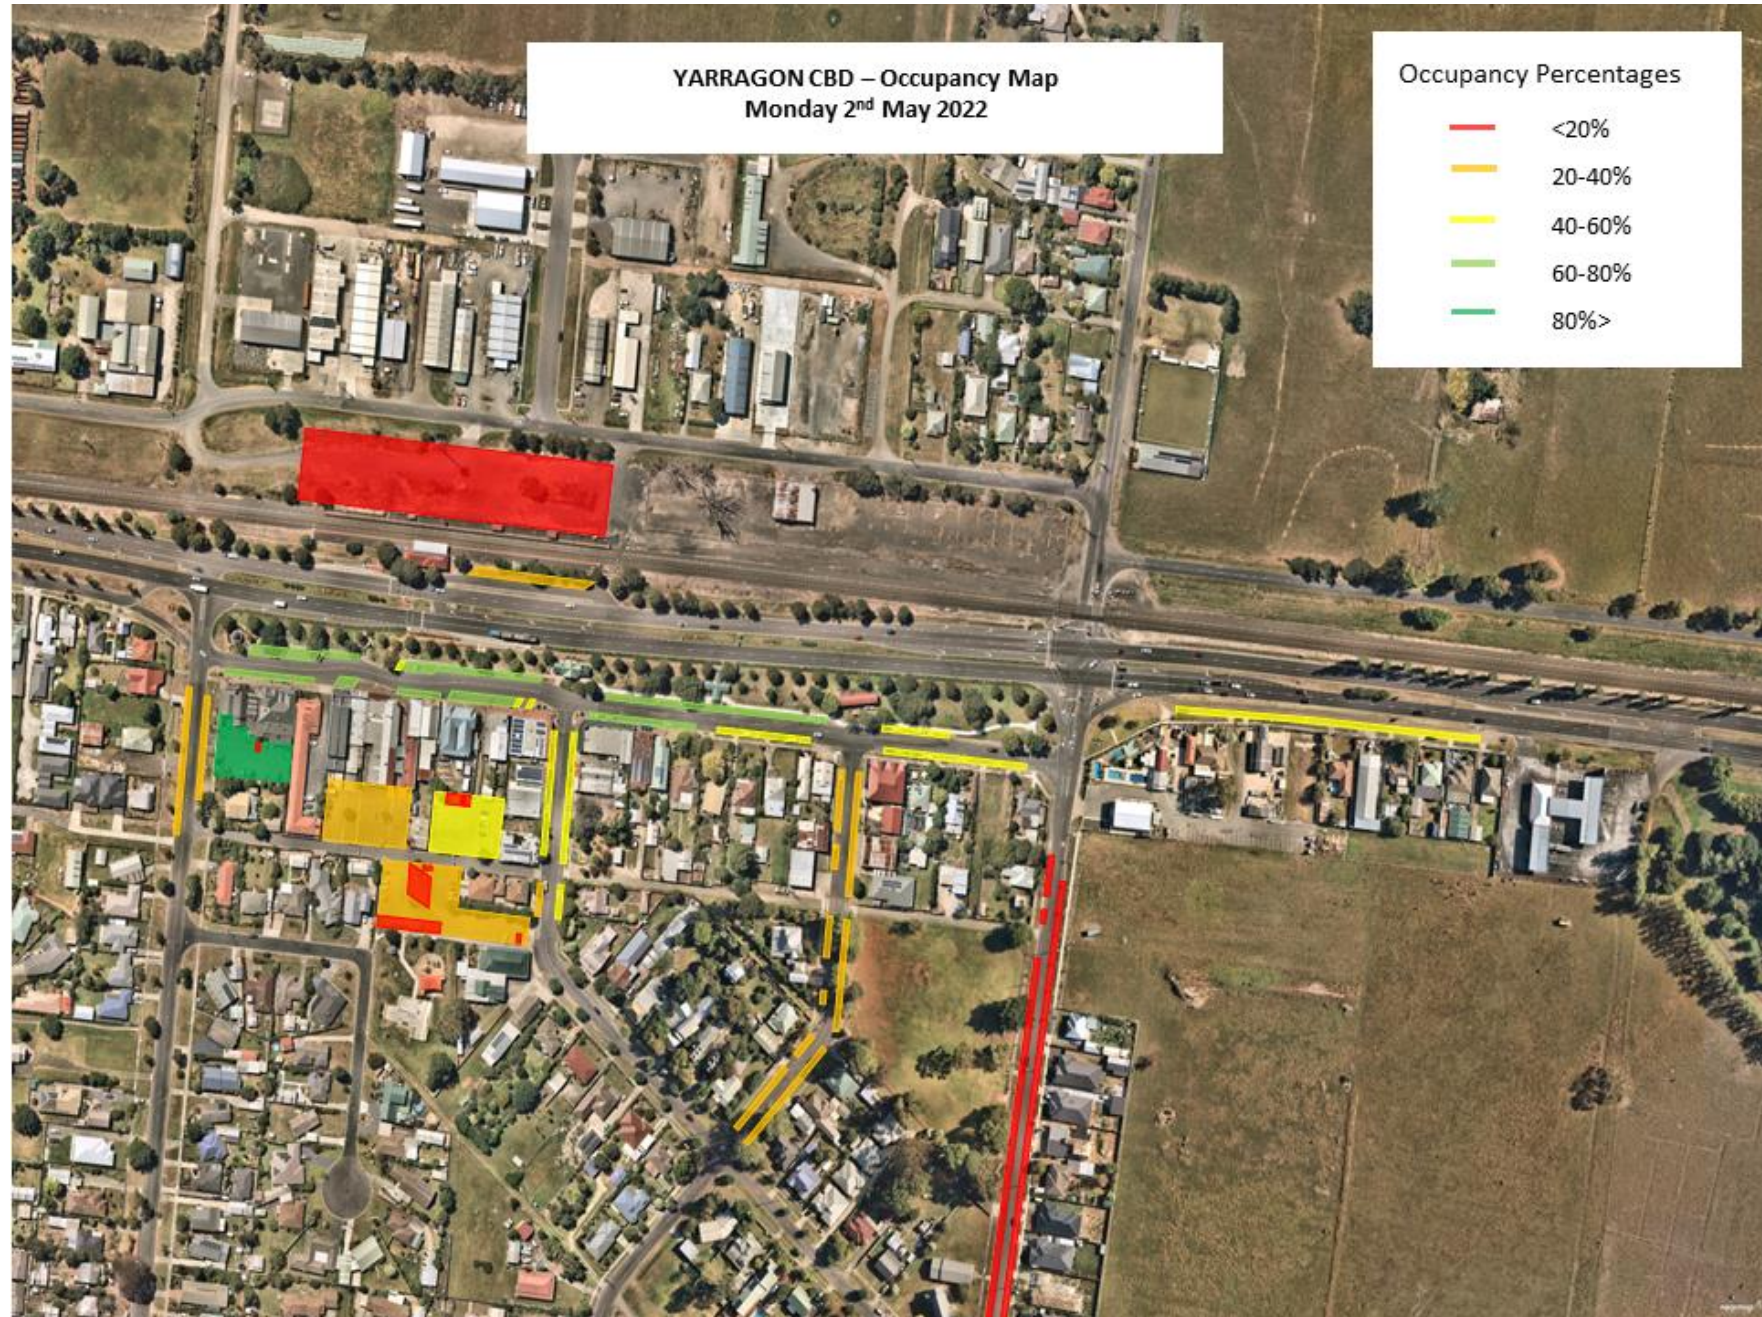

Appendix B

Yarragon CBD Parking Occupancy

YARRAGON CBD – Occupancy Map
Wednesday 4th May 2022

Occupancy Percentages

- <20%
- 20-40%
- 40-60%
- 60-80%
- 80%>

YARRAGON CBD – Occupancy Map
Friday 6th May 2022

YARRAGON CBD – Occupancy Map
Saturday 7th May 2022

Occupancy Percentages

- <20%
- 20-40%
- 40-60%
- 60-80%
- 80%>

YARRAGON CBD – Occupancy Map
Sunday 8th May 2022

Occupancy Percentages

- <20%
- 20-40%
- 40-60%
- 60-80%
- 80%>