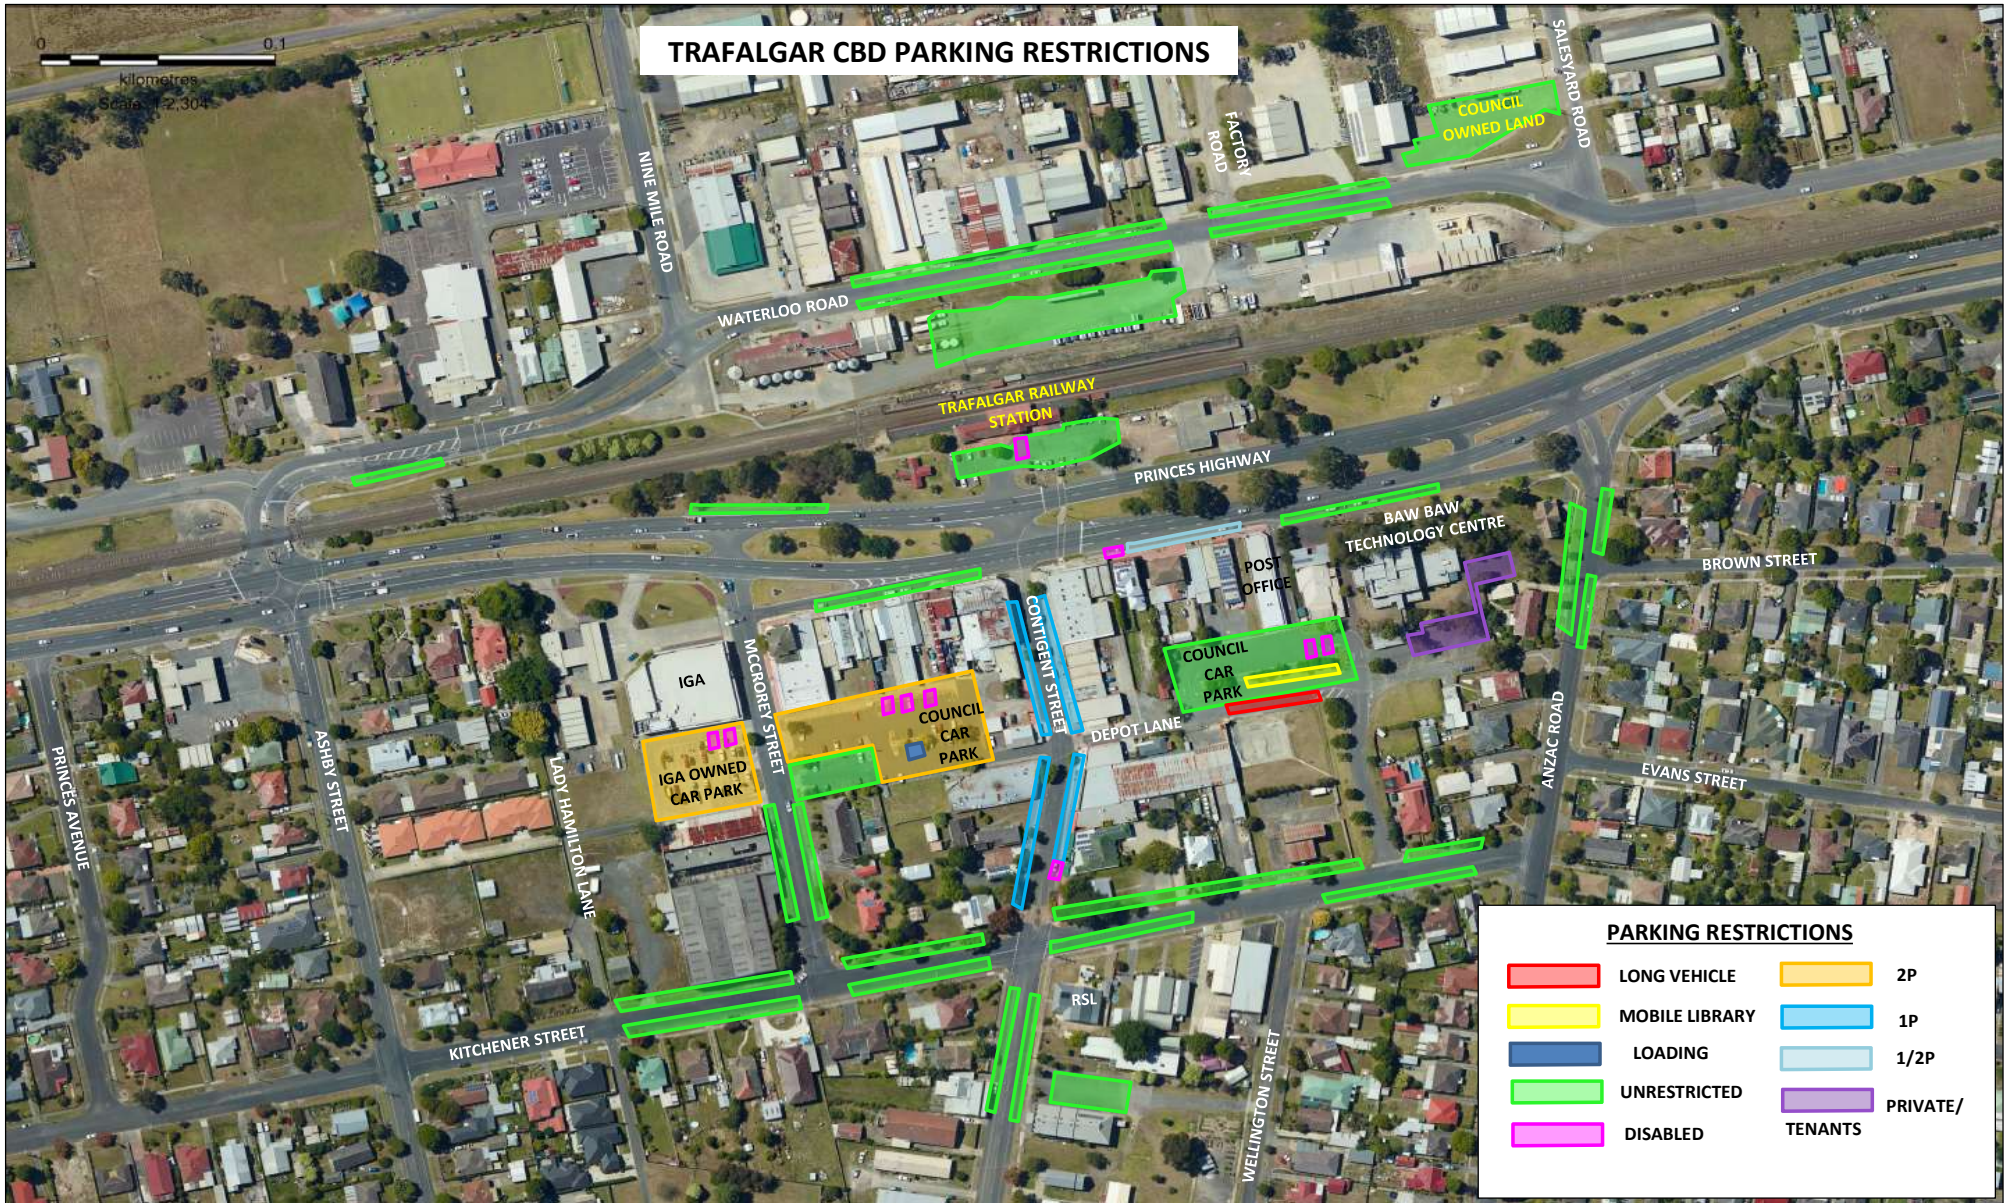

TRAFALGAR CBD PARKING RESTRICTIONS

PARKING RESTRICTIONS			
[Red Box]	LONG VEHICLE	[Yellow Box]	2P
[Yellow Box]	MOBILE LIBRARY	[Light Blue Box]	1P
[Dark Blue Box]	LOADING	[Light Blue Box]	1/2P
[Green Box]	UNRESTRICTED	[Purple Box]	PRIVATE/ TENANTS
[Pink Box]	DISABLED		