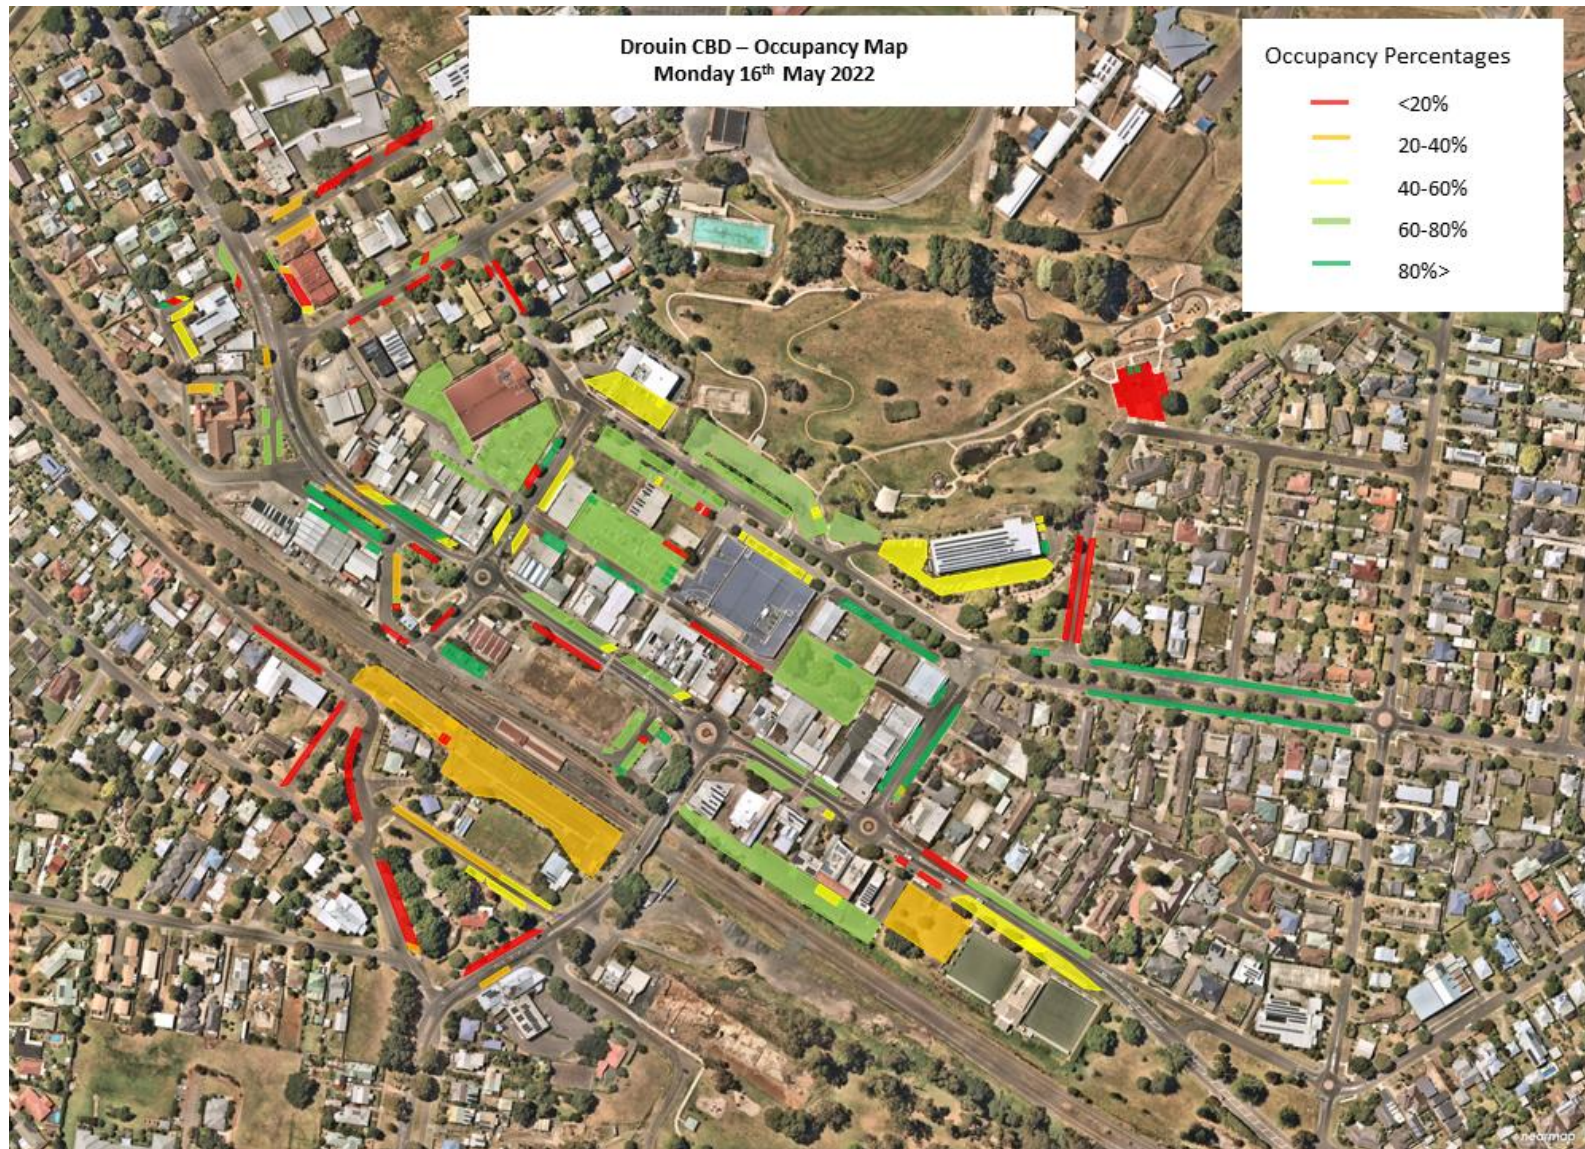

## Appendix B

### Drouin CBD Parking Occupancy

Drouin CBD – Occupancy Map  
Wednesday 11<sup>th</sup> May 2022

Occupancy Percentages

- <20%
- 20-40%
- 40-60%
- 60-80%
- 80%>

Drouin CBD – Occupancy Map  
Friday 13<sup>th</sup> May 2022

Occupancy Percentages

- <20%
- 20-40%
- 40-60%
- 60-80%
- 80%>

Drouin CBD – Occupancy Map  
Saturday 14<sup>th</sup> May 2022

Occupancy Percentages

- <20%
- 20-40%
- 40-60%
- 60-80%
- 80%>