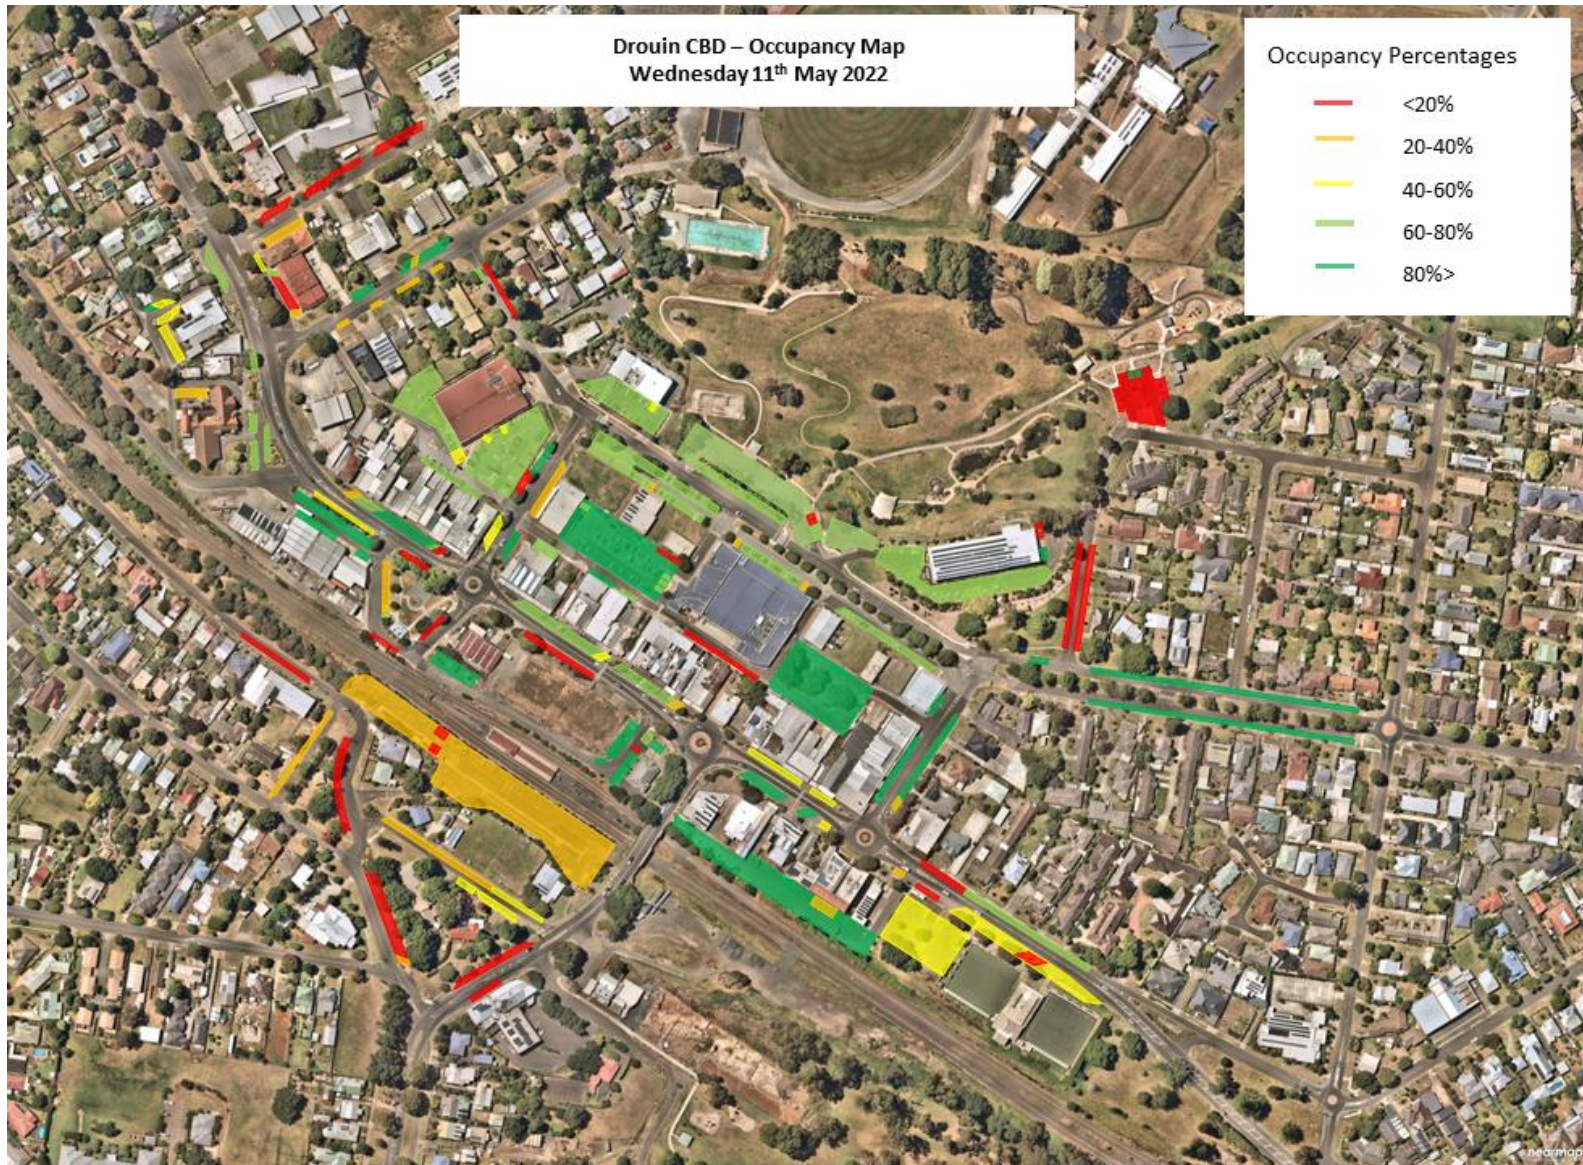

## Appendix B

### Drouin CBD Parking Occupancy

Drouin CBD – Occupancy Map  
Wednesday 11<sup>th</sup> May 2022

Occupancy Percentages

- <20%
- 20-40%
- 40-60%
- 60-80%
- 80%>

Drouin CBD – Occupancy Map  
Friday 13<sup>th</sup> May 2022

Occupancy Percentages

- <20%
- 20-40%
- 40-60%
- 60-80%
- 80%>

Drouin CBD – Occupancy Map  
Saturday 14<sup>th</sup> May 2022

Occupancy Percentages

- <20%
- 20-40%
- 40-60%
- 60-80%
- 80%>