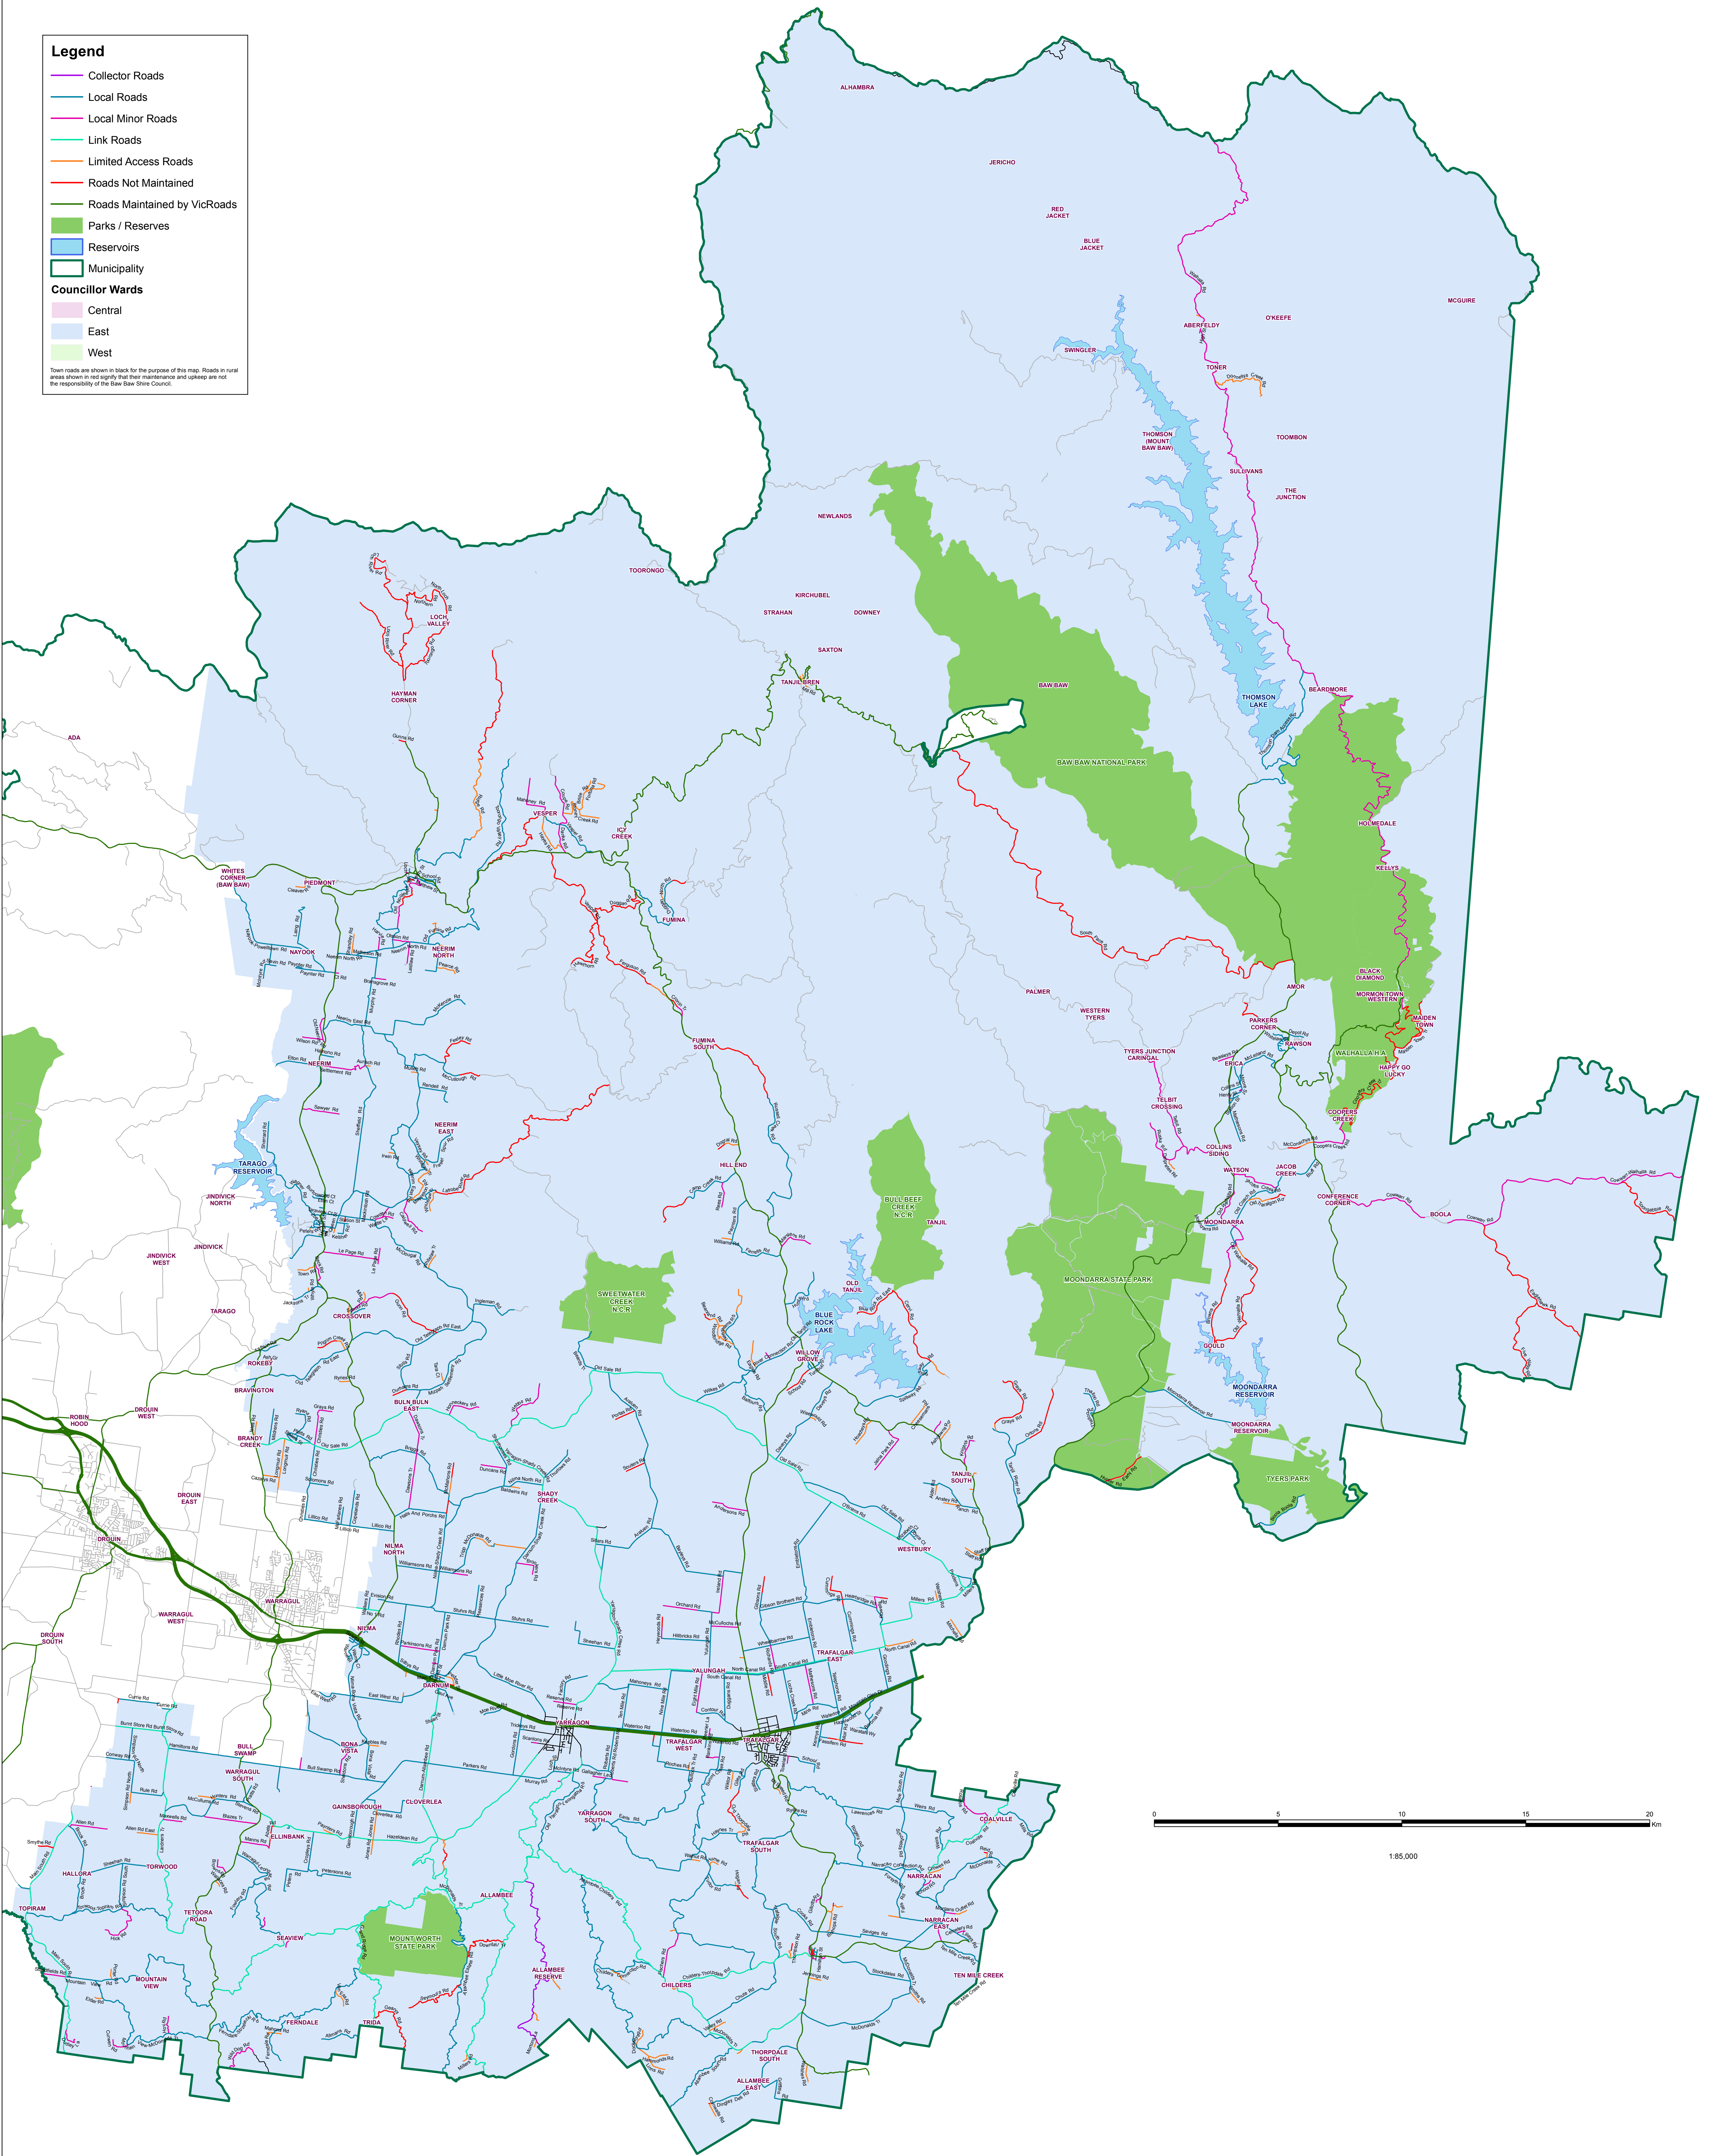

East Councillor Ward: Managed Roads

Legend

- Collector Roads
- Local Roads
- Local Minor Roads
- Link Roads
- Limited Access Roads
- Roads Not Maintained
- Roads Maintained by VicRoads
- Parks / Reserves
- Reservoirs
- Municipality

Councillor Wards

- Central
- East
- West

Town roads are shown in black for the purpose of this map. Roads in rural areas shown in red signify that their maintenance and upkeep are not the responsibility of the Baw Baw Shire Council.