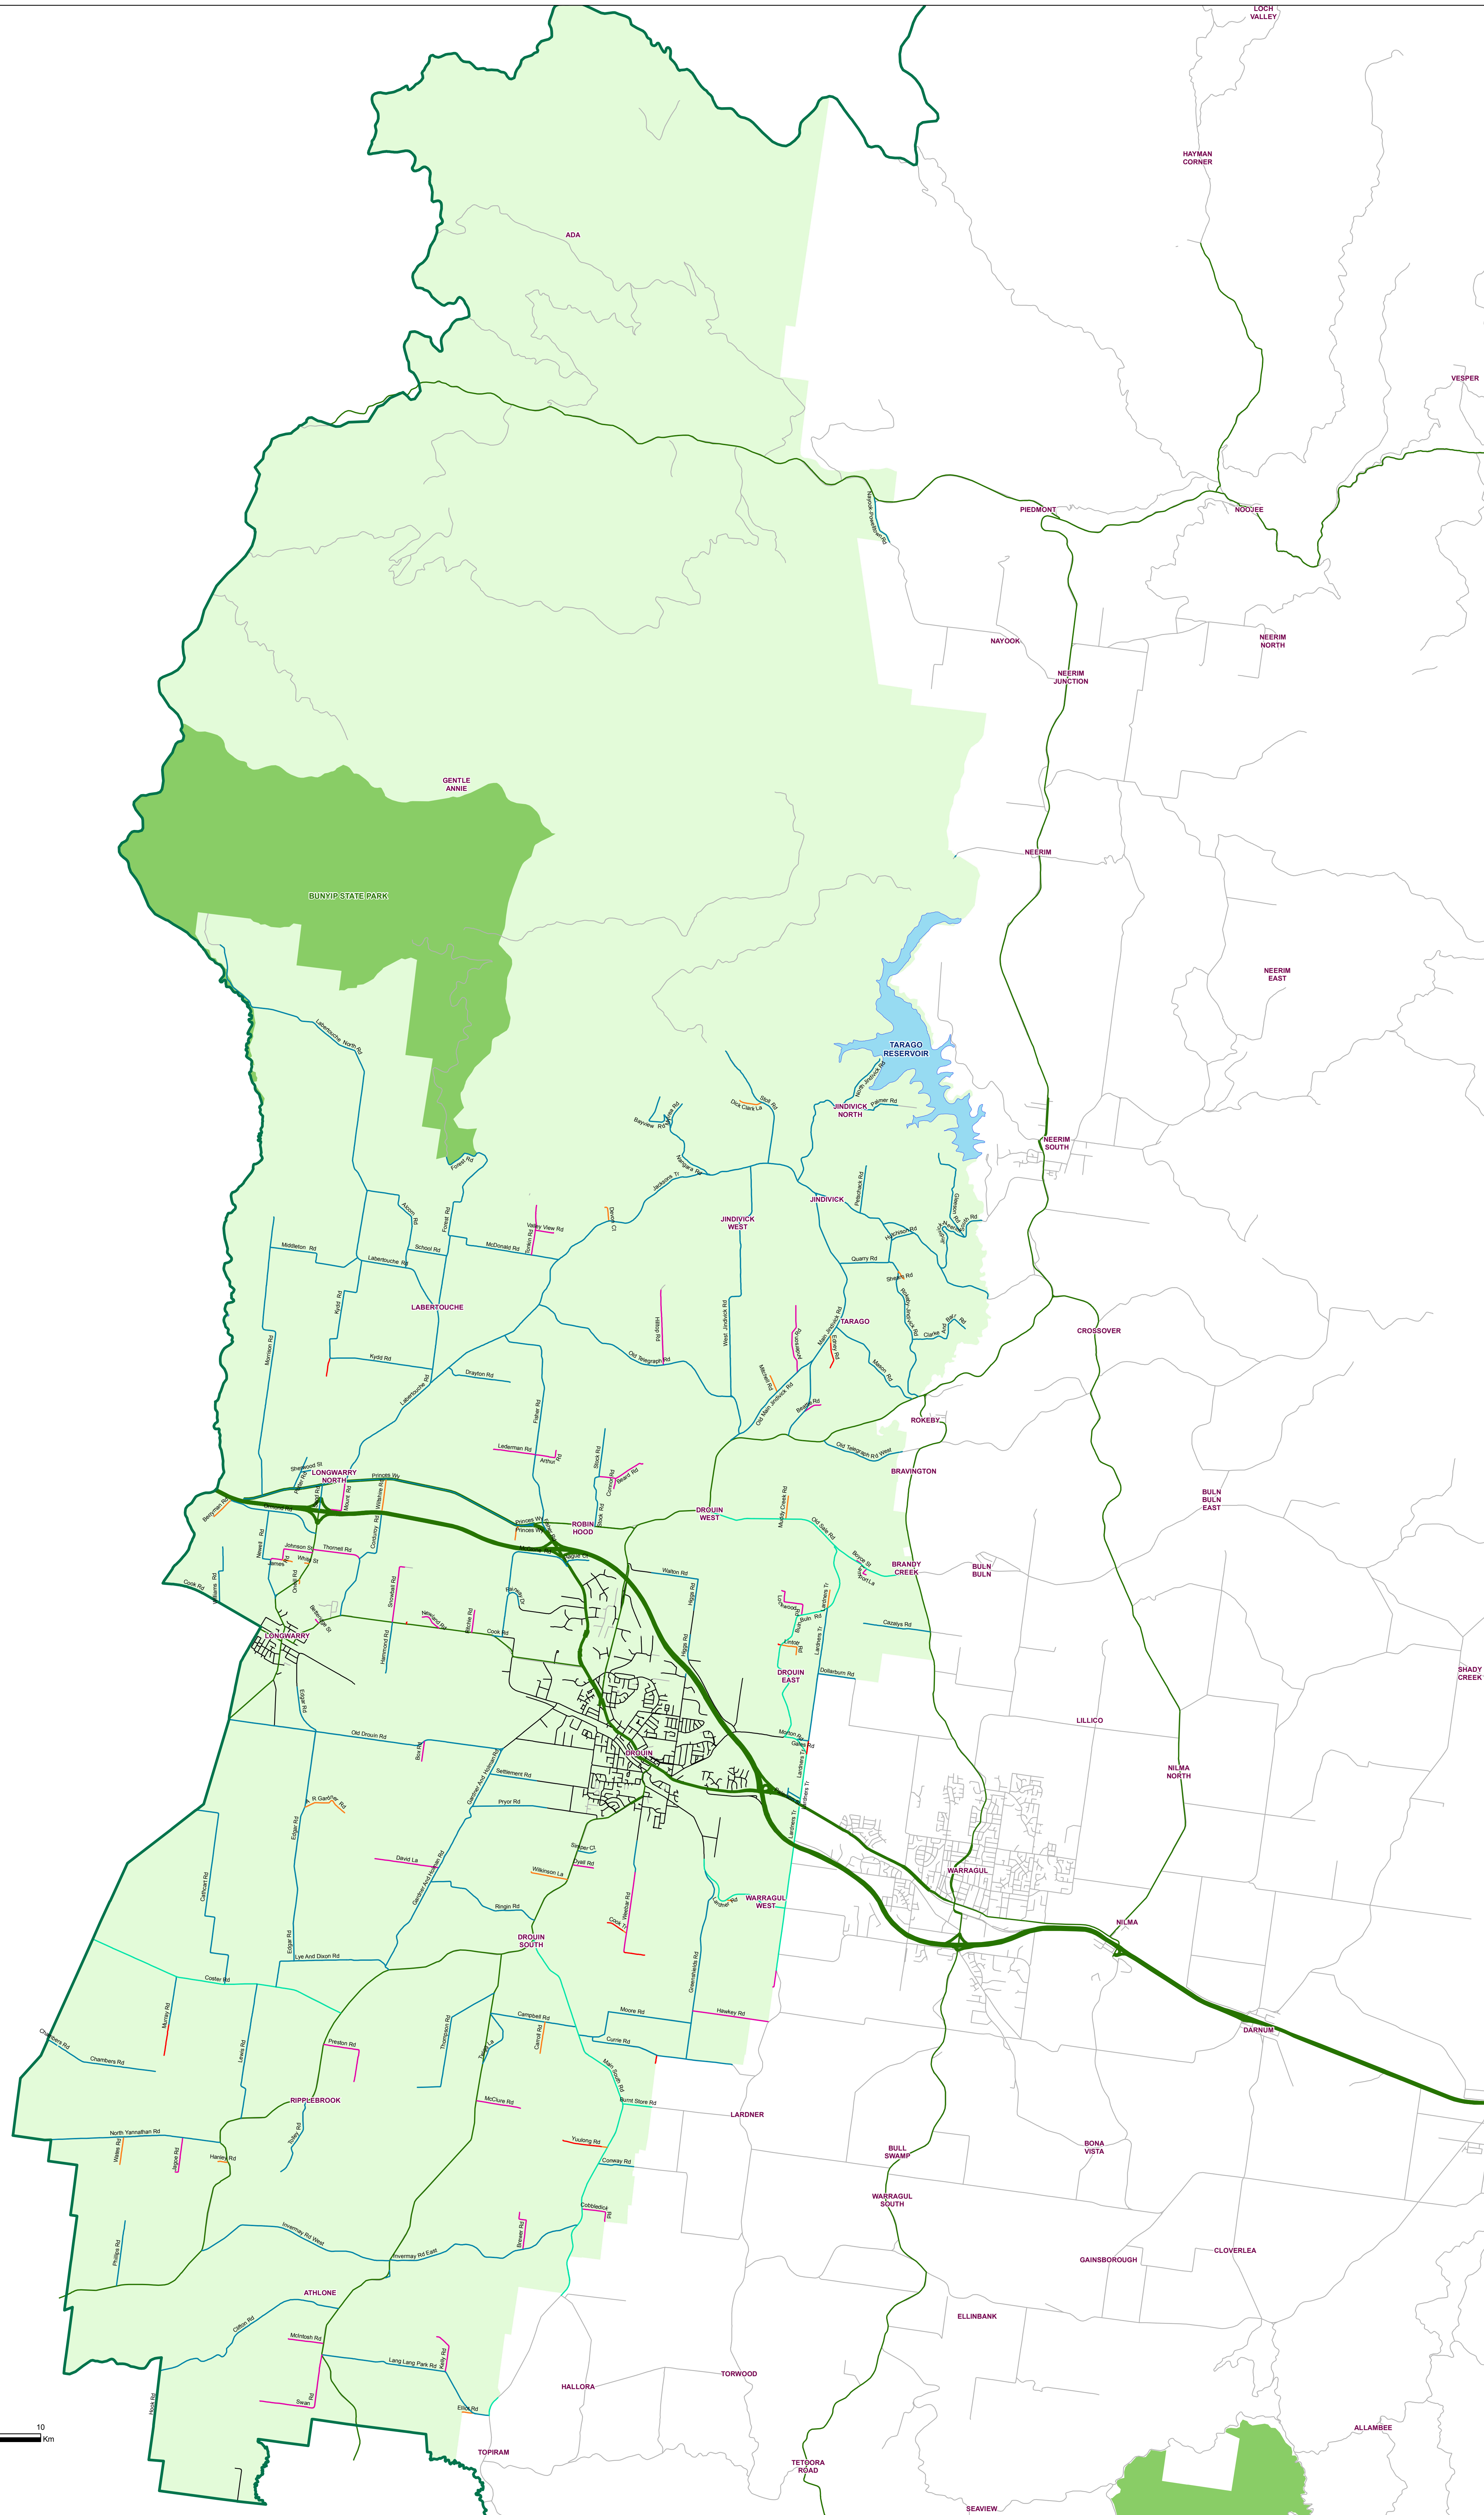

West Councillor Ward: Managed Roads

Legend

- Collector Roads
- Local Roads
- Local Minor Roads
- Link Roads
- Limited Access Roads
- Roads Not Maintained
- Roads Maintained by VicRoads
- Parks / Reserves
- Reservoirs
- Municipality

Councillor Wards

- Central
- East
- West

Town roads are shown in black for the purpose of this map. Roads in rural areas shown in red signify that their maintenance and upkeep are not the responsibility of the Baw Baw Shire Council.