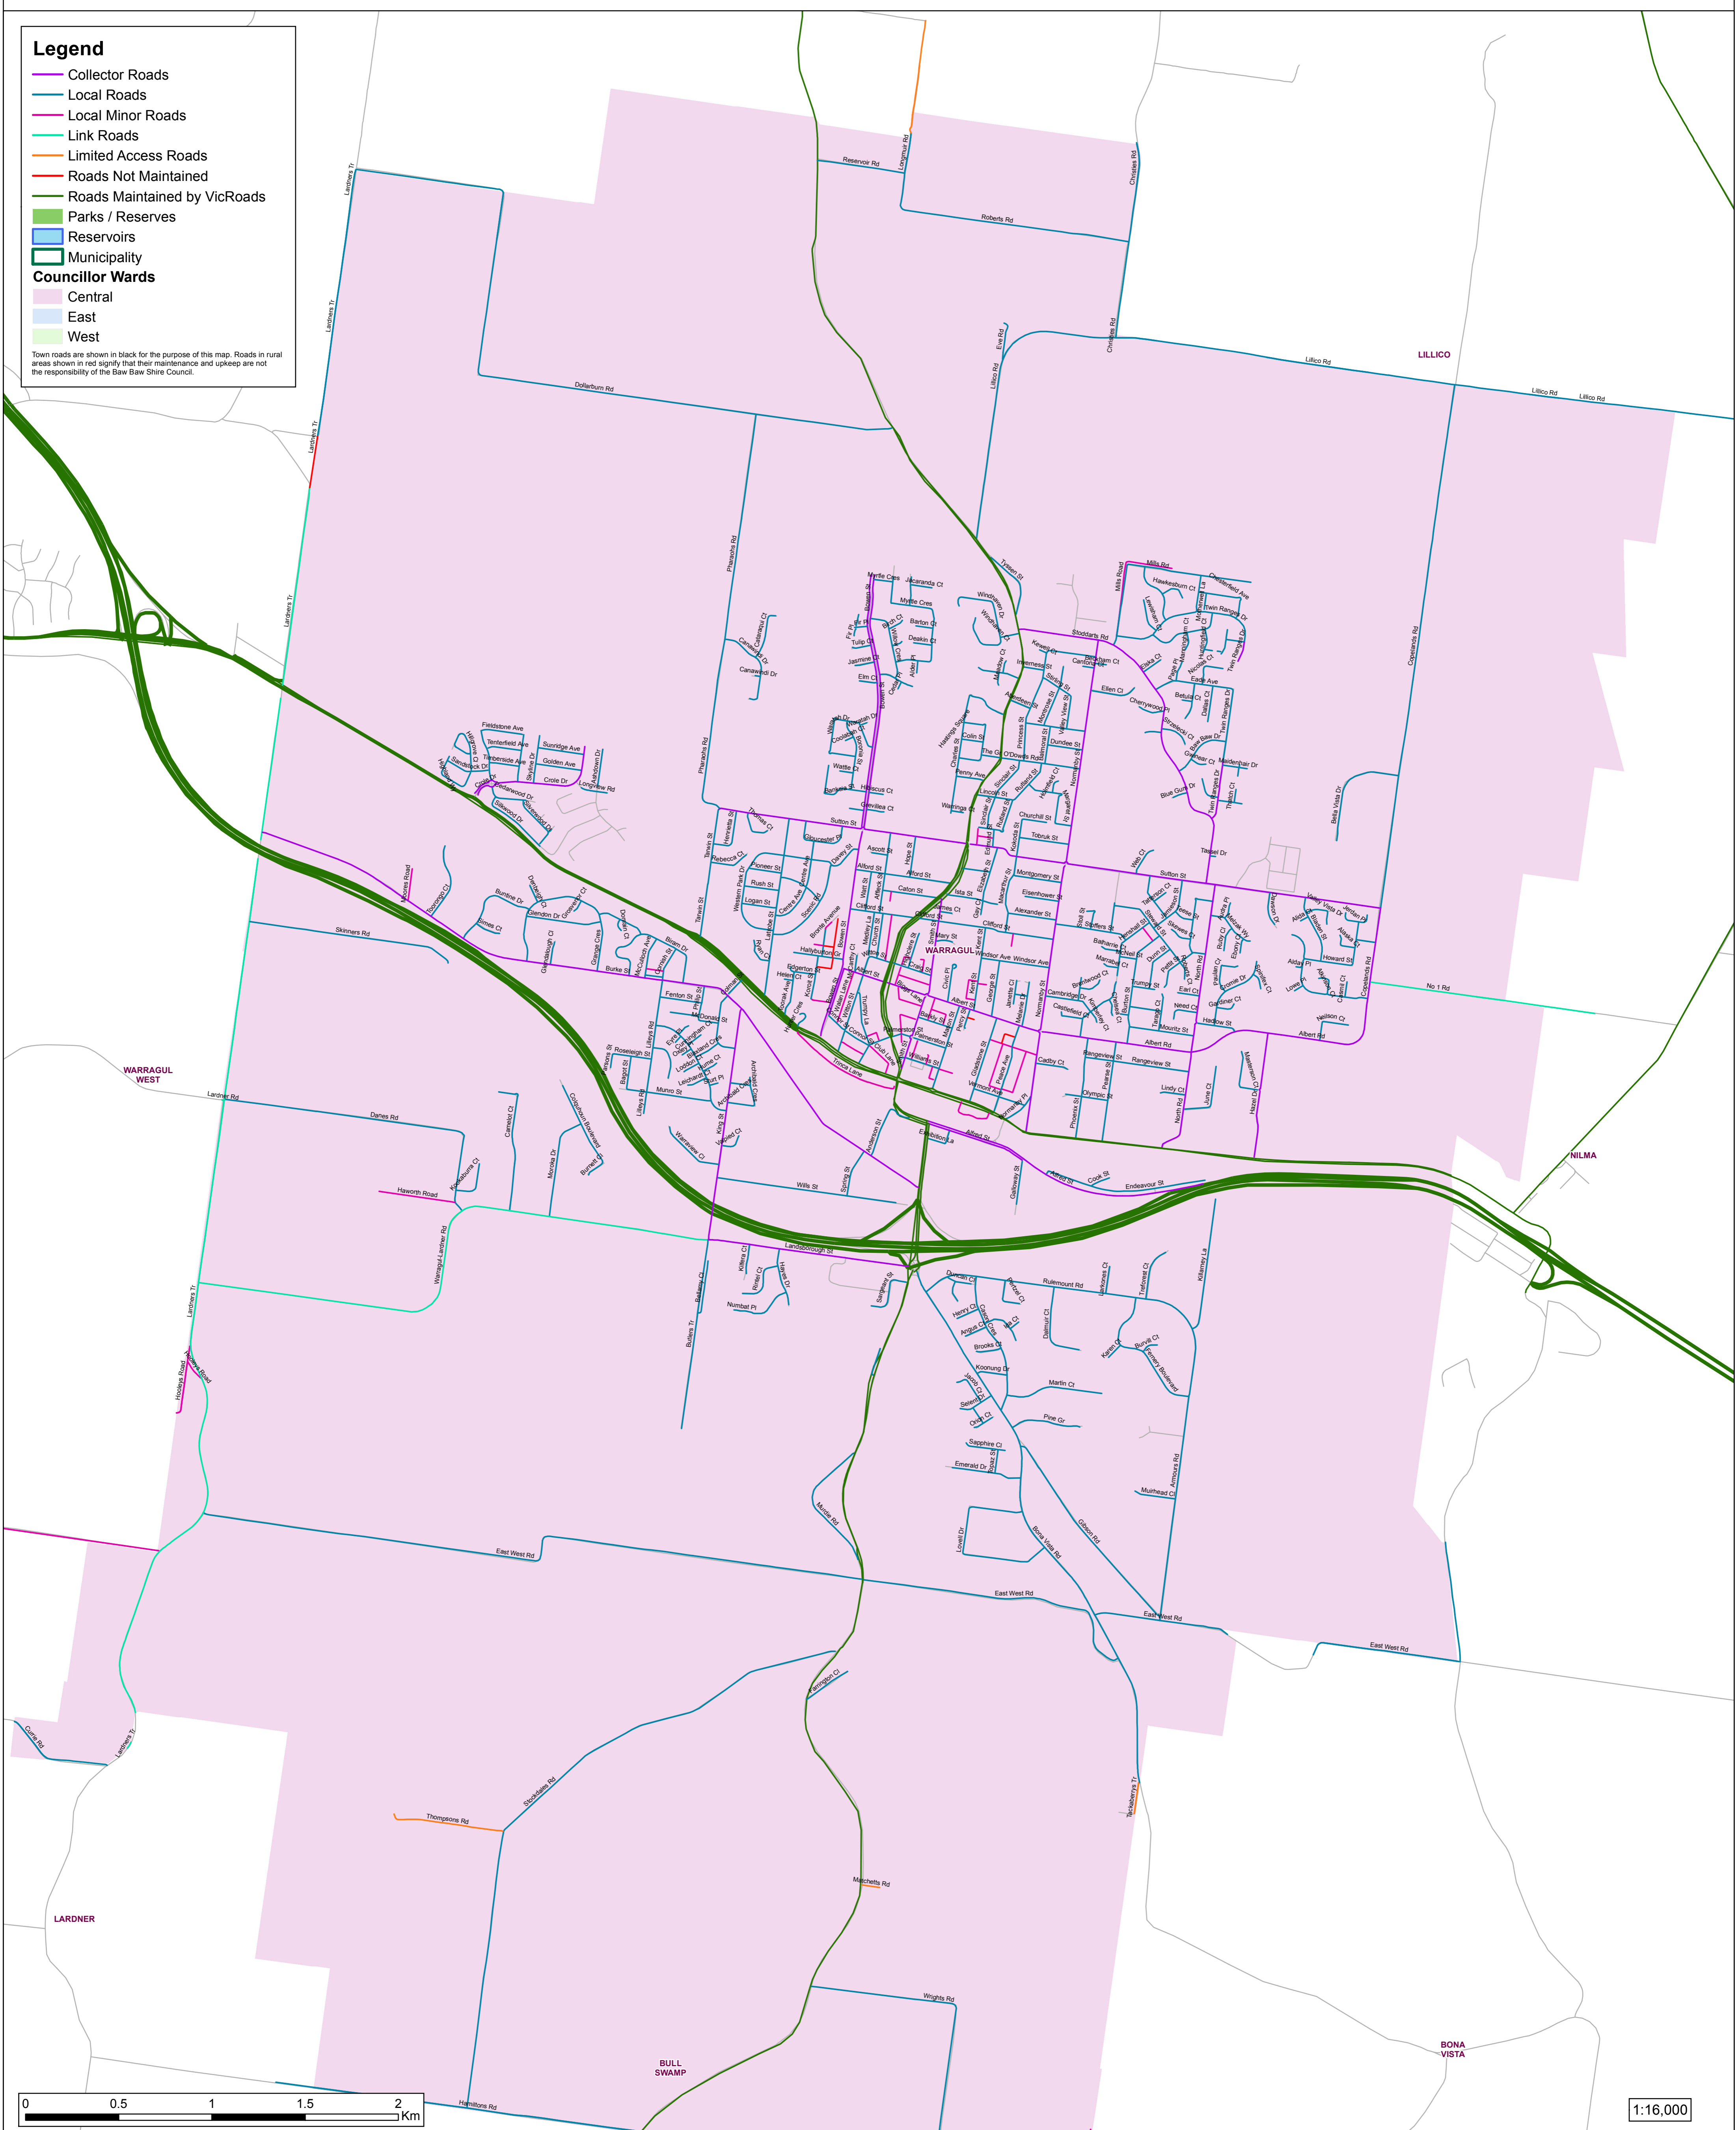

Central Councillor Ward: Managed Roads

Legend

1. Collector Roads
   - Local Roads
   - Local Minor Roads
   - Link Roads
   - Limited Access Roads
   - Roads Not Maintained
   - Roads Maintained by VicRoads
   - Parks / Reserves
   - Reservoirs
   - Municipality
2. **Councillor Wards**
3. Central
   - East
   - West

While all due skill and attention has been used in presenting this information, the State of Victoria and the Baw Baw Shire Council and their employees shall not be liable in any way for loss of any kind including, damages, costs, interests, loss of profits or special loss or damage arising from any error, inaccuracy, incompleteness or other defect in this information. By receiving this information the recipient acknowledges that the State of Victoria and the Baw Baw Shire Council makes no representations as to the accuracy or completeness of this information and the recipient ought carry out its own investigations if appropriate.

Copyright © Department of Environment, Land, Water & Planning, Victoria Government and the Baw Baw Shire Council 2017
Issued By: Siobhan Matthews ID: 32922 Date Created: 05/07/2017
Version: 1