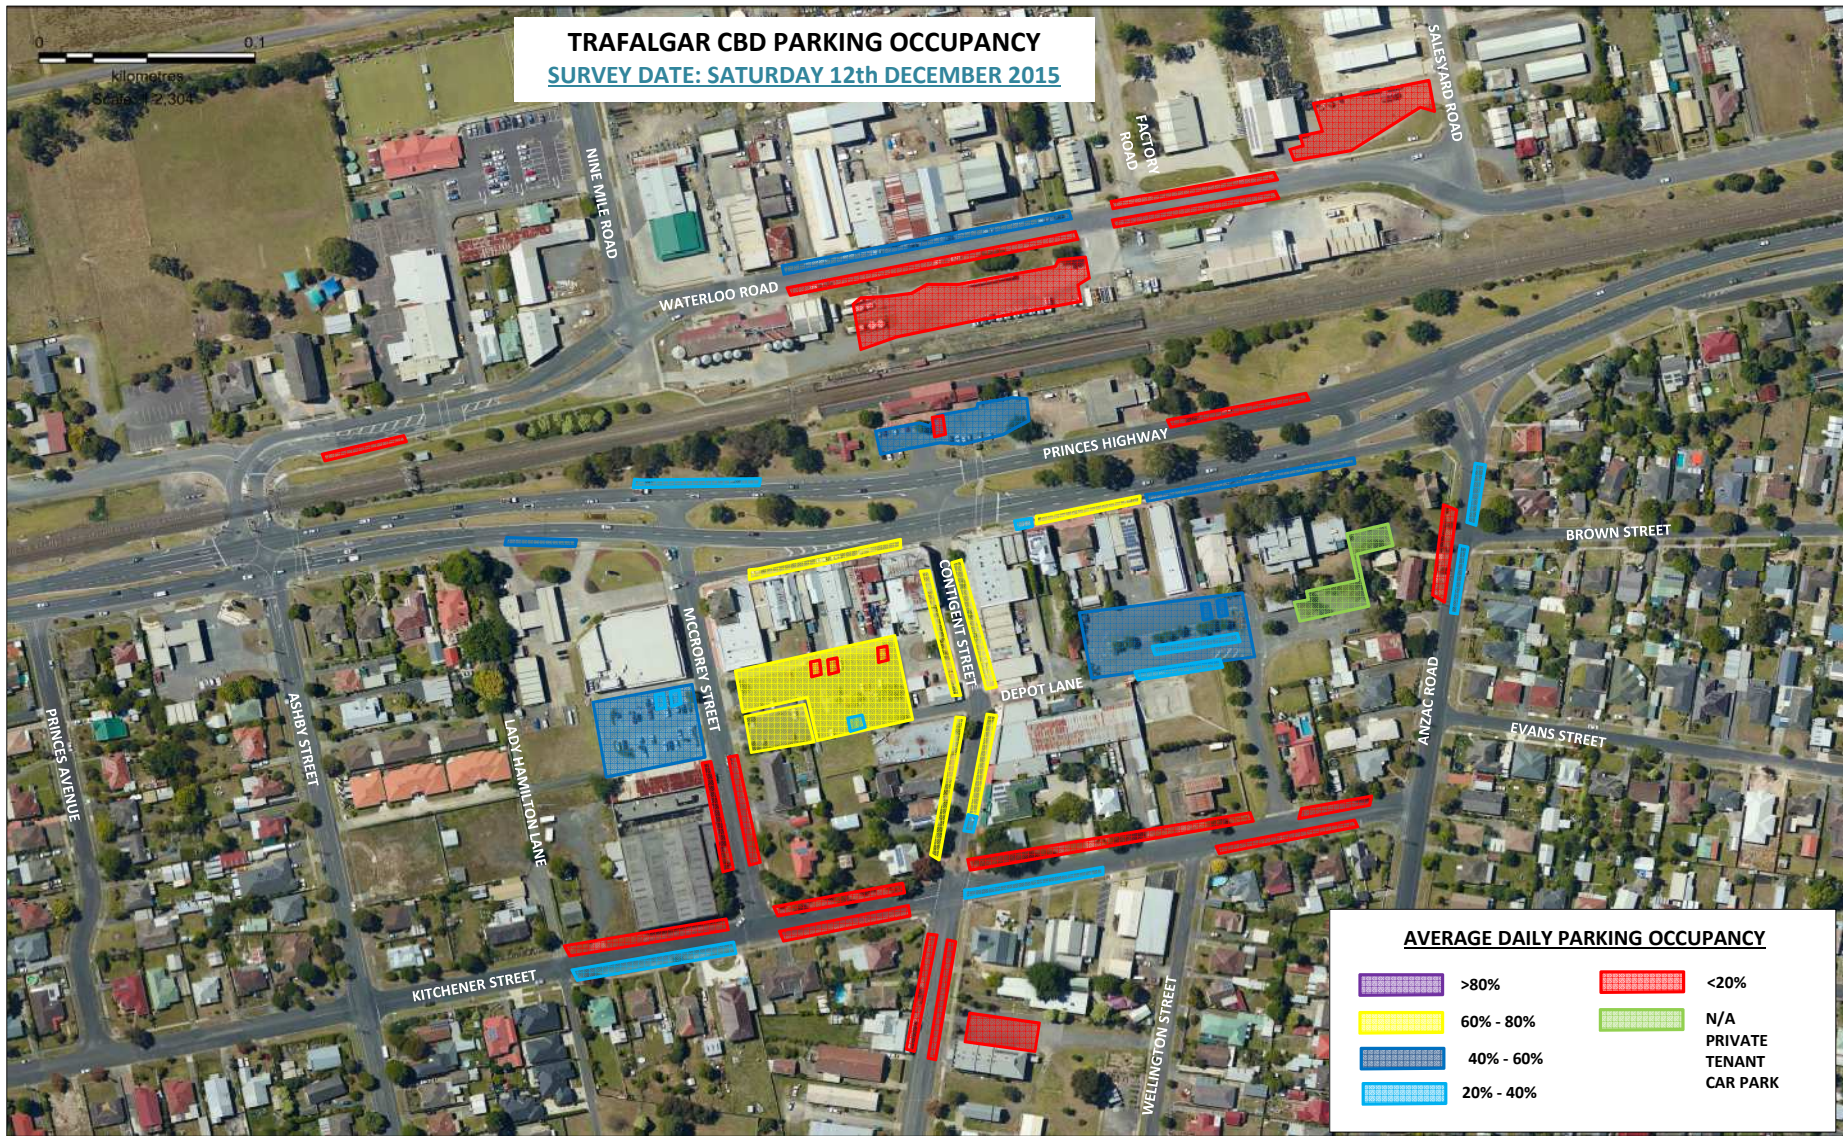

TRAFALGAR CBD PARKING OCCUPANCY
SURVEY DATE: SATURDAY 12th DECEMBER 2015

AVERAGE DAILY PARKING OCCUPANCY

	>80%		<20%
	60% - 80%		N/A
	40% - 60%		PRIVATE
	20% - 40%		TENANT
			CAR PARK